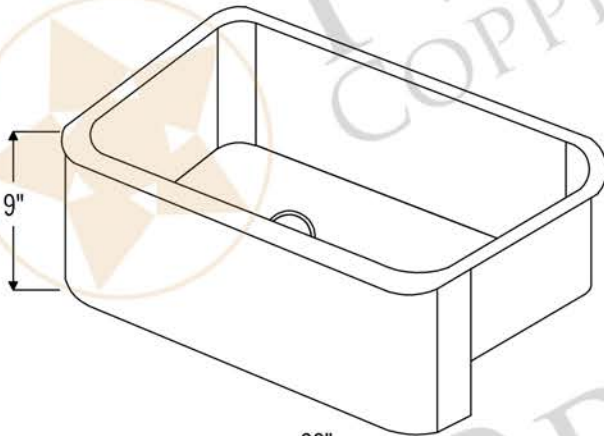

PREMIER
COPPER PRODUCTS

MODEL NUMBER: KASDB33229

- Description: 33" Hammered Copper Kitchen Apron Single Basin Sink
- Outer Dimension: 33" x 22" x 9"
- Inner Dimension: 31" x 19" x 9"
- Rim: Back, Left, Right - 1" / Front - 2"
- Drain Opening: 3.5"
- Finish: Oil Rubbed Bronze

CODE/STANDARD COMPLIANCE

* IAPMO/cUPC LISTED

* ORB: Oil Rubbed Bronze

THIS PRODUCT IS HAND CRAFTED, SMALL VARIANCES IN COLOR AND SIZE MAY OCCUR.
DO NOT MAKE ANY INSTALLATION CUTS UNTIL YOU RECEIVE YOUR ITEM(S).