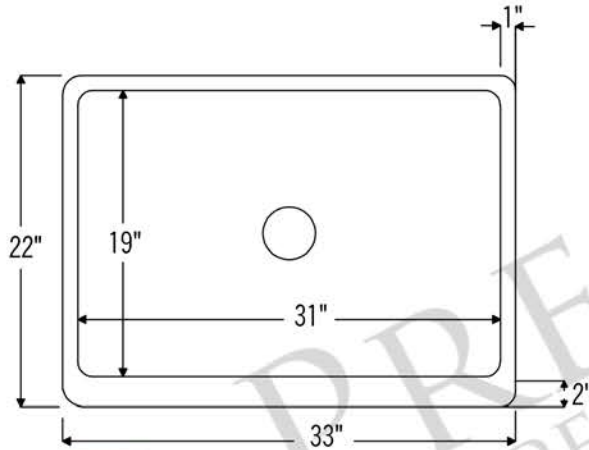

PREMIER
COPPER PRODUCTS

MODEL NUMBER: KASDB33229

- Description: 33" Hammered Copper Kitchen Apron Single Basin Sink
- Outer Dimension: 33" x 22" x 9"
- Inner Dimension: 31" x 19" x 9"
- Rim: Back, Left, Right - 1" / Front - 2"
- Drain Opening: 3.5"
- Finish: Oil Rubbed Bronze

CODE/STANDARD COMPLIANCE

* IAPMO/cUPC LISTED

* ORB: Oil Rubbed Bronze

THIS PRODUCT IS HAND CRAFTED, SMALL VARIANCES IN COLOR AND SIZE MAY OCCUR.
DO NOT MAKE ANY INSTALLATION CUTS UNTIL YOU RECEIVE YOUR ITEM(S).