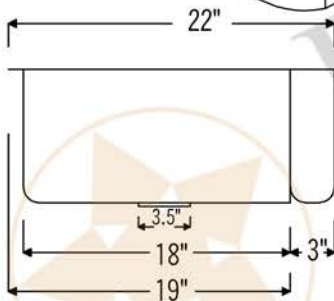

PREMIER
COPPER PRODUCTS

MODEL NUMBER: KASDB33229

- Description: 33" Hammered Copper Kitchen Apron Single Basin Sink
- Outer Dimension: 33" x 22" x 9"
- Inner Dimension: 31" x 19" x 9"
- Rim: Back, Left, Right - 1" / Front - 2"
- Drain Opening: 3.5"
- Finish: Oil Rubbed Bronze

CODE/STANDARD COMPLIANCE

* IAPMO/cUPC LISTED

* ORB: Oil Rubbed Bronze

THIS PRODUCT IS HAND CRAFTED, SMALL VARIANCES IN COLOR AND SIZE MAY OCCUR.
DO NOT MAKE ANY INSTALLATION CUTS UNTIL YOU RECEIVE YOUR ITEM(S).