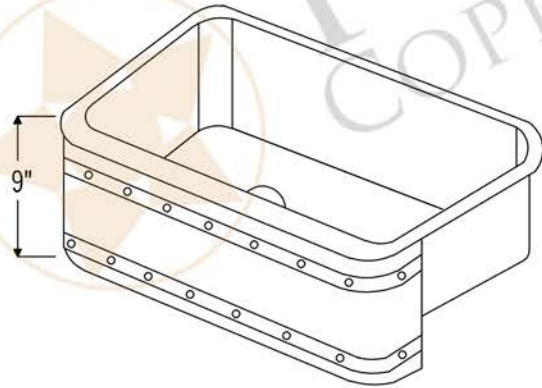

PREMIER
COPPER PRODUCTS

MODEL NUMBER: KASDB33229BS

- Description: 33" Hammered Copper Kitchen Apron Single Basin Sink
- Outer Dimension: 33" x 22" x 9"
- Inner Dimension: 31" x 19" x 9"
- Rim: Back, Left, Right - 1" / Front - 2"
- Drain Opening: 3.5"
- Finish: Oil Rubbed Bronze
- Design: Barrel Strap

CODE/STANDARD COMPLIANCE

* IAPMO/cUPC LISTED

* ORB: Oil Rubbed Bronze

THIS PRODUCT IS HAND CRAFTED, SMALL VARIANCES IN COLOR AND SIZE MAY OCCUR.
DO NOT MAKE ANY INSTALLATION CUTS UNTIL YOU RECEIVE YOUR ITEM(S).