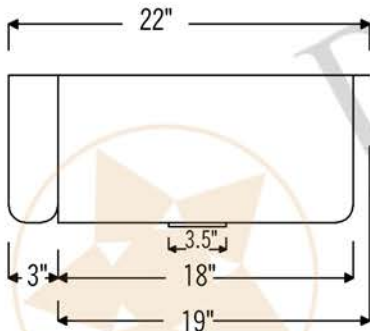

PREMIER
COPPER PRODUCTS

MODEL NUMBER: KASDB33229BS

- Description: 33" Hammered Copper Kitchen Apron Single Basin Sink
- Outer Dimension: 33" x 22" x 9"
- Inner Dimension: 31" x 19" x 9"
- Rim: Back, Left, Right - 1" / Front - 2"
- Drain Opening: 3.5"
- Finish: Oil Rubbed Bronze
- Design: Barrel Strap

CODE/STANDARD COMPLIANCE

* IAPMO/cUPC LISTED

* ORB: Oil Rubbed Bronze

THIS PRODUCT IS HAND CRAFTED, SMALL VARIANCES IN COLOR AND SIZE MAY OCCUR.
DO NOT MAKE ANY INSTALLATION CUTS UNTIL YOU RECEIVE YOUR ITEM(S).