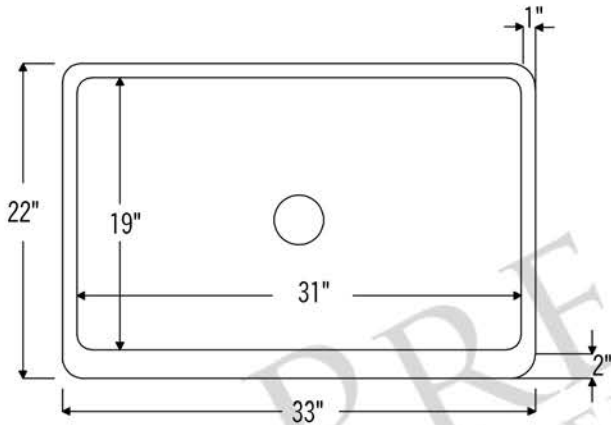

PREMIER
COPPER PRODUCTS

MODEL NUMBER: KASDB33229BS

- * Description: 33" Hammered Copper Kitchen Apron Single Basin Sink
- * Outer Dimension: 33" x 22" x 9"
- * Inner Dimension: 31" x 19" x 9"
- * Rim: Back, Left, Right - 1" / Front - 2"
- * Drain Opening: 3.5"
- * Finish: Oil Rubbed Bronze
- * Design: Barrel Strap

CODE/STANDARD COMPLIANCE

* IAPMO/cUPC LISTED

* ORB: Oil Rubbed Bronze

THIS PRODUCT IS HAND CRAFTED, SMALL VARIANCES IN COLOR AND SIZE MAY OCCUR.
DO NOT MAKE ANY INSTALLATION CUTS UNTIL YOU RECEIVE YOUR ITEM(S).