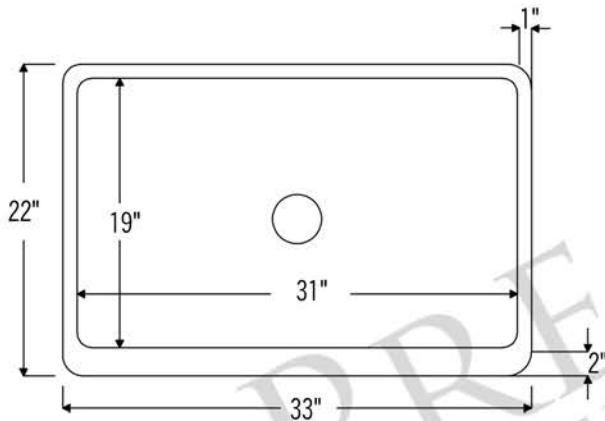

PREMIER
COPPER PRODUCTS

MODEL NUMBER: KASDB33229F

- * Description: 33" Hammered Copper Kitchen Apron Single Basin Sink
- * Outer Dimension: 33" x 22" x 9"
- * Inner Dimension: 31" x 19" x 9"
- * Rim: Back, Left, Right - 1" / Front - 2"
- * Drain Opening: 3.5"
- * Finish: Oil Rubbed Bronze
- * Design: Fleur De Lis

CODE/STANDARD COMPLIANCE

* IAPMO/cUPC LISTED

* ORB: Oil Rubbed Bronze

THIS PRODUCT IS HAND CRAFTED, SMALL VARIANCES IN COLOR AND SIZE MAY OCCUR.
DO NOT MAKE ANY INSTALLATION CUTS UNTIL YOU RECEIVE YOUR ITEM(S).