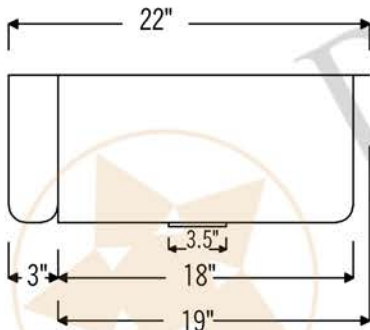

PREMIER
COPPER PRODUCTS

MODEL NUMBER: KASDB33229F

- Description: 33" Hammered Copper Kitchen Apron Single Basin Sink
- Outer Dimension: 33" x 22" x 9"
- Inner Dimension: 31" x 19" x 9"
- Rim: Back, Left, Right - 1" / Front - 2"
- Drain Opening: 3.5"
- Finish: Oil Rubbed Bronze
- Design: Fleur De Lis

CODE/STANDARD COMPLIANCE

* IAPMO/cUPC LISTED

* ORB: Oil Rubbed Bronze

THIS PRODUCT IS HAND CRAFTED, SMALL VARIANCES IN COLOR AND SIZE MAY OCCUR.
DO NOT MAKE ANY INSTALLATION CUTS UNTIL YOU RECEIVE YOUR ITEM(S).