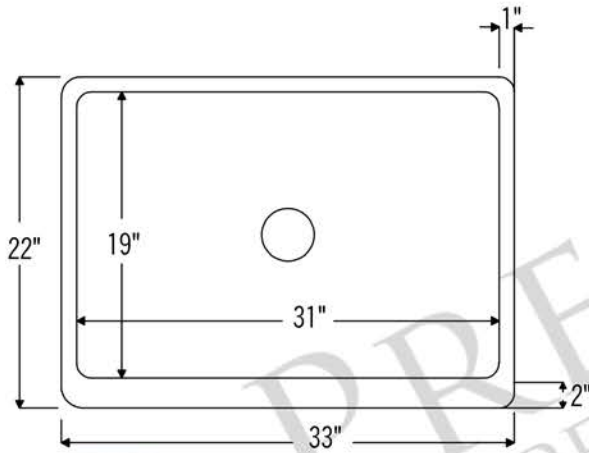

PREMIER
COPPER PRODUCTS

MODEL NUMBER: KASDB33229F-NB

- * Description: 33" Hammered Copper Kitchen Apron Single Basin Sink with Fleur De Lis Design & Apron Front Nickel Background
- * Outer Dimension: 33" x 22" x 9"
- * Inner Dimension: 31" x 19" x 9"
- * Rim: Back, Left, Right - 1" / Front - 2"
- * Drain Opening: 3.5"
- * Finish: Oil Rubbed Bronze and Nickel
- * Design: Fleur De Lis

CODE/STANDARD COMPLIANCE

* IAPMO/cUPC LISTED

* ORB: Oil Rubbed Bronze

THIS PRODUCT IS HAND CRAFTED, SMALL VARIANCES IN COLOR AND SIZE MAY OCCUR.
DO NOT MAKE ANY INSTALLATION CUTS UNTIL YOU RECEIVE YOUR ITEM(S).