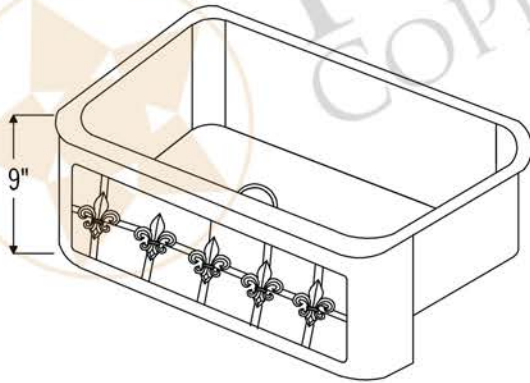

PREMIER
COPPER PRODUCTS

MODEL NUMBER: KASDB33229F-NB

- * Description: 33" Hammered Copper Kitchen Apron Single Basin Sink with Fleur De Lis Design & Apron Front Nickel Background
- * Outer Dimension: 33" x 22" x 9"
- * Inner Dimension: 31" x 19" x 9"
- * Rim: Back, Left, Right - 1" / Front - 2"
- * Drain Opening: 3.5"
- * Finish: Oil Rubbed Bronze and Nickel
- * Design: Fleur De Lis

CODE/STANDARD COMPLIANCE

* IAPMO/cUPC LISTED

* ORB: Oil Rubbed Bronze

THIS PRODUCT IS HAND CRAFTED, SMALL VARIANCES IN COLOR AND SIZE MAY OCCUR.
DO NOT MAKE ANY INSTALLATION CUTS UNTIL YOU RECEIVE YOUR ITEM(S).