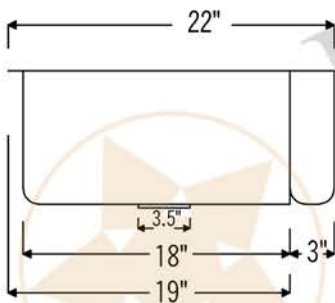

PREMIER
COPPER PRODUCTS

MODEL NUMBER: KASDB33229F-NB

- Description: 33" Hammered Copper Kitchen Apron Single Basin Sink with Fleur De Lis Design & Apron Front Nickel Background
- Outer Dimension: 33" x 22" x 9"
- Inner Dimension: 31" x 19" x 9"
- Rim: Back, Left, Right - 1" / Front - 2"
- Drain Opening: 3.5"
- Finish: Oil Rubbed Bronze and Nickel
- Design: Fleur De Lis

CODE/STANDARD COMPLIANCE

* IAPMO/cUPC LISTED

* ORB: Oil Rubbed Bronze

THIS PRODUCT IS HAND CRAFTED, SMALL VARIANCES IN COLOR AND SIZE MAY OCCUR.
DO NOT MAKE ANY INSTALLATION CUTS UNTIL YOU RECEIVE YOUR ITEM(S).