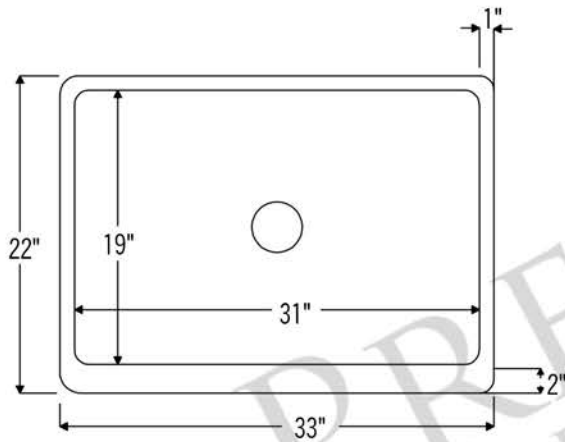

PREMIER
COPPER PRODUCTS

MODEL NUMBER: KASDB33229G-NB

- * Description: 33" Hammered Copper Kitchen Apron Single Basin Sink with Vineyard Design & Apron Front Nickel Background
- * Outer Dimension: 33" x 22" x 9"
- * Inner Dimension: 31" x 19" x 9"
- * Rim: Back, Left, Right - 1" / Front - 2"
- * Drain Opening: 3.5"
- * Finish: Oil Rubbed Bronze and Nickel
- * Design: Vineyard

CODE/STANDARD COMPLIANCE

* IAPMO/cUPC LISTED

* ORB: Oil Rubbed Bronze

THIS PRODUCT IS HAND CRAFTED, SMALL VARIANCES IN COLOR AND SIZE MAY OCCUR.
DO NOT MAKE ANY INSTALLATION CUTS UNTIL YOU RECEIVE YOUR ITEM(S).