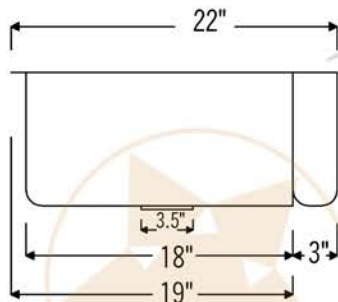

PREMIER
COPPER PRODUCTS

MODEL NUMBER: KASDB33229G-NB

- Description: 33" Hammered Copper Kitchen Apron Single Basin Sink with Vineyard Design & Apron Front Nickel Background
- Outer Dimension: 33" x 22" x 9"
- Inner Dimension: 31" x 19" x 9"
- Rim: Back, Left, Right - 1" / Front - 2"
- Drain Opening: 3.5"
- Finish: Oil Rubbed Bronze and Nickel
- Design: Vineyard

CODE/STANDARD COMPLIANCE

* IAPMO/cUPC LISTED

* ORB: Oil Rubbed Bronze

THIS PRODUCT IS HAND CRAFTED, SMALL VARIANCES IN COLOR AND SIZE MAY OCCUR.
DO NOT MAKE ANY INSTALLATION CUTS UNTIL YOU RECEIVE YOUR ITEM(S).