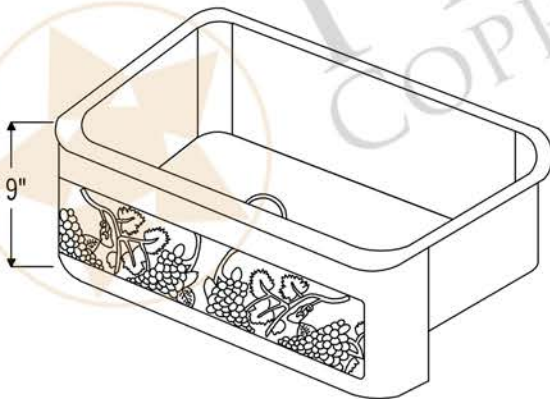

PREMIER
COPPER PRODUCTS

MODEL NUMBER: KASDB33229G-NB

- Description: 33" Hammered Copper Kitchen Apron Single Basin Sink with Vineyard Design & Apron Front Nickel Background
- Outer Dimension: 33" x 22" x 9"
- Inner Dimension: 31" x 19" x 9"
- Rim: Back, Left, Right - 1" / Front - 2"
- Drain Opening: 3.5"
- Finish: Oil Rubbed Bronze and Nickel
- Design: Vineyard

CODE/STANDARD COMPLIANCE

* IAPMO/cUPC LISTED

* ORB: Oil Rubbed Bronze

THIS PRODUCT IS HAND CRAFTED, SMALL VARIANCES IN COLOR AND SIZE MAY OCCUR.
DO NOT MAKE ANY INSTALLATION CUTS UNTIL YOU RECEIVE YOUR ITEM(S).