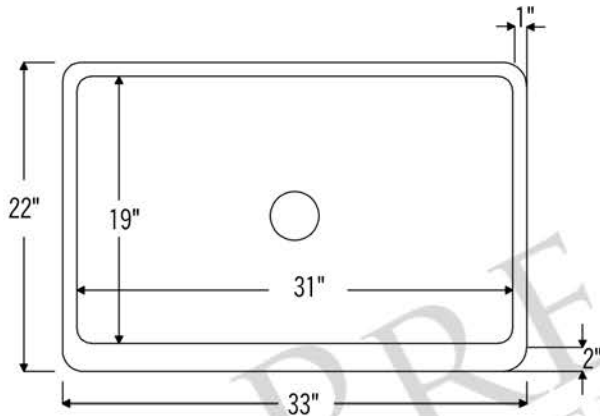

PREMIER
COPPER PRODUCTS

MODEL NUMBER: KASDB33229ST

- Description: 33" Hammered Copper Kitchen Apron Single Basin Sink
- Outer Dimension: 33" x 22" x 9"
- Inner Dimension: 31" x 19" x 9"
- Rim: Back, Left, Right - 1" / Front - 2"
- Drain Opening: 3.5"
- Finish: Oil Rubbed Bronze
- Design: Star

CODE/STANDARD COMPLIANCE

* IAPMO/cUPC LISTED

* ORB: Oil Rubbed Bronze

THIS PRODUCT IS HAND CRAFTED, SMALL VARIANCES IN COLOR AND SIZE MAY OCCUR.
DO NOT MAKE ANY INSTALLATION CUTS UNTIL YOU RECEIVE YOUR ITEM(S).