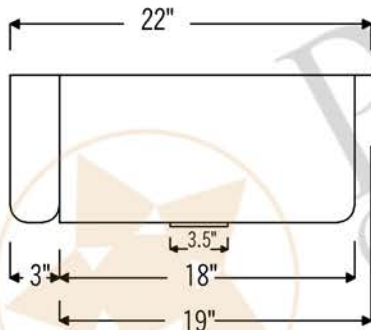

PREMIER
COPPER PRODUCTS

MODEL NUMBER: KASDB33229ST

- Description: 33" Hammered Copper Kitchen Apron Single Basin Sink
- Outer Dimension: 33" x 22" x 9"
- Inner Dimension: 31" x 19" x 9"
- Rim: Back, Left, Right - 1" / Front - 2"
- Drain Opening: 3.5"
- Finish: Oil Rubbed Bronze
- Design: Star

CODE/STANDARD COMPLIANCE

* IAPMO/cUPC LISTED

* ORB: Oil Rubbed Bronze

THIS PRODUCT IS HAND CRAFTED, SMALL VARIANCES IN COLOR AND SIZE MAY OCCUR.
DO NOT MAKE ANY INSTALLATION CUTS UNTIL YOU RECEIVE YOUR ITEM(S).