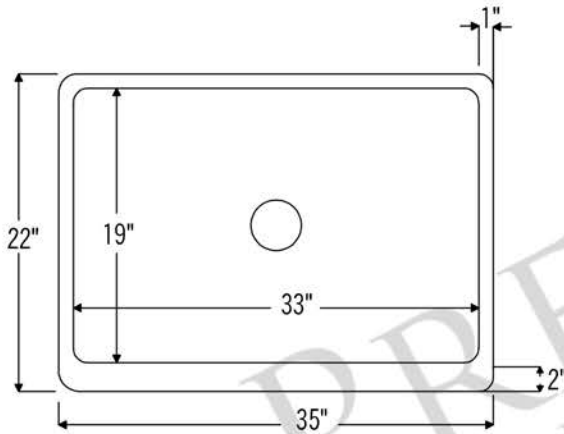

PREMIER
COPPER PRODUCTS

MODEL NUMBER: KASDB35229

- * Description: 35" Hammered Copper Kitchen Apron Single Basin Sink
- * Outer Dimension: 35" x 22" x 9"
- * Inner Dimension: 33" x 19" x 9"
- * Rim: Back, Left, Right - 1" / Front - 2"
- * Drain Opening: 3.5"
- * Finish: Oil Rubbed Bronze

CODE/STANDARD COMPLIANCE

* IAPMO/cUPC LISTED

* ORB: Oil Rubbed Bronze

THIS PRODUCT IS HAND CRAFTED, SMALL VARIANCES IN COLOR AND SIZE MAY OCCUR.
DO NOT MAKE ANY INSTALLATION CUTS UNTIL YOU RECEIVE YOUR ITEM(S).