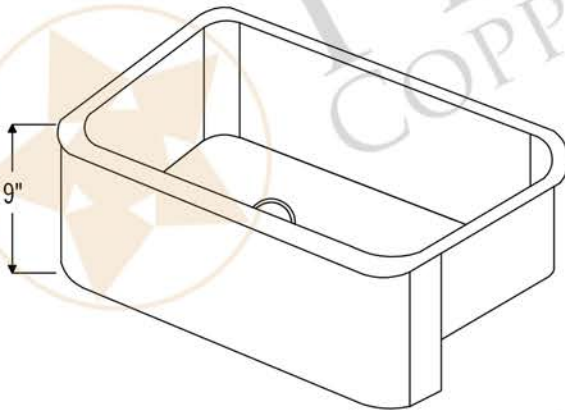

PREMIER
COPPER PRODUCTS

MODEL NUMBER: KASDB35229

- Description: 35" Hammered Copper Kitchen Apron Single Basin Sink
- Outer Dimension: 35" x 22" x 9"
- Inner Dimension: 33" x 19" x 9"
- Rim: Back, Left, Right - 1" / Front - 2"
- Drain Opening: 3.5"
- Finish: Oil Rubbed Bronze

CODE/STANDARD COMPLIANCE

* IAPMO/cUPC LISTED

* ORB: Oil Rubbed Bronze

THIS PRODUCT IS HAND CRAFTED, SMALL VARIANCES IN COLOR AND SIZE MAY OCCUR.
DO NOT MAKE ANY INSTALLATION CUTS UNTIL YOU RECEIVE YOUR ITEM(S).