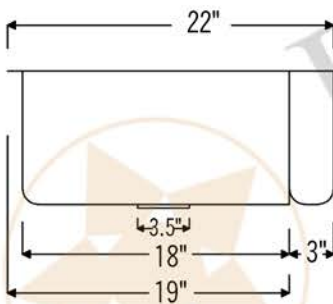

PREMIER
COPPER PRODUCTS

MODEL NUMBER: KASDB35229

- Description: 35" Hammered Copper Kitchen Apron Single Basin Sink
- Outer Dimension: 35" x 22" x 9"
- Inner Dimension: 33" x 19" x 9"
- Rim: Back, Left, Right - 1" / Front - 2"
- Drain Opening: 3.5"
- Finish: Oil Rubbed Bronze

CODE/STANDARD COMPLIANCE

* IAPMO/cUPC LISTED

* ORB: Oil Rubbed Bronze

THIS PRODUCT IS HAND CRAFTED, SMALL VARIANCES IN COLOR AND SIZE MAY OCCUR.
DO NOT MAKE ANY INSTALLATION CUTS UNTIL YOU RECEIVE YOUR ITEM(S).