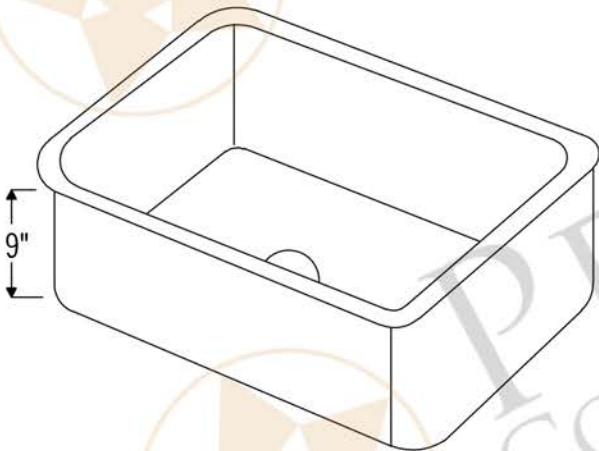

PREMIER
COPPER PRODUCTS

MODEL NUMBER: KSB33199

- Description: 33" Antique Hammered Copper Kitchen Single Basin Sink
- Outer Dimension: 33" x 19" x 9"
- Inner Dimension: 31" x 17" x 9"
- Rim: 1"
- Drain Opening: 3.5"
- Finish: Antique Copper

CODE/STANDARD COMPLIANCE

* IAPMO/cUPC LISTED

* ORB: Oil Rubbed Bronze

THIS PRODUCT IS HAND CRAFTED, SMALL VARIANCES IN COLOR AND SIZE MAY OCCUR.
DO NOT MAKE ANY INSTALLATION CUTS UNTIL YOU RECEIVE YOUR ITEM(S).