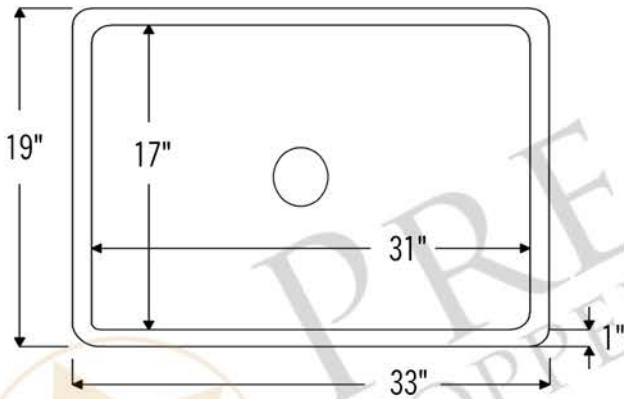

PREMIER
COPPER PRODUCTS

MODEL NUMBER: KSB33199

- Description: 33" Antique Hammered Copper Kitchen Single Basin Sink
- Outer Dimension: 33" x 19" x 9"
- Inner Dimension: 31" x 17" x 9"
- Rim: 1"
- Drain Opening: 3.5"
- Finish: Antique Copper

CODE/STANDARD COMPLIANCE

* IAPMO/cUPC LISTED

* ORB: Oil Rubbed Bronze

THIS PRODUCT IS HAND CRAFTED, SMALL VARIANCES IN COLOR AND SIZE MAY OCCUR.
DO NOT MAKE ANY INSTALLATION CUTS UNTIL YOU RECEIVE YOUR ITEM(S).