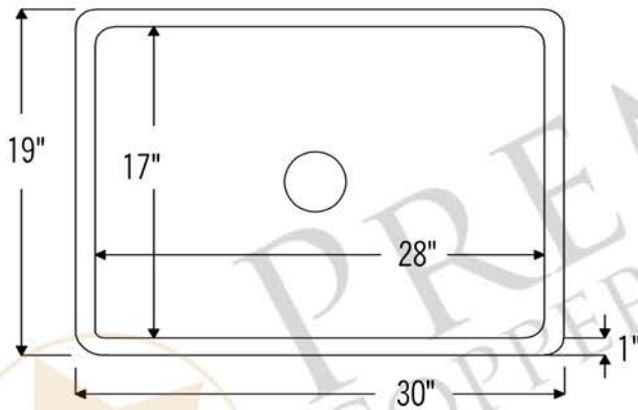

PREMIER
COPPER PRODUCTS

MODEL NUMBER: KSDB30199

- Description: 30" Hammered Copper Kitchen Single Basin Sink
- Outer Dimension: 30" x 19" x 9"
- Inner Dimension: 28" x 17" x 9"
- Rim: 1"
- Drain Opening: 3.5"
- Finish: Oil Rubbed Bronze

CODE/STANDARD COMPLIANCE

* IAPMO/cUPC LISTED

* ORB: Oil Rubbed Bronze

THIS PRODUCT IS HAND CRAFTED, SMALL VARIANCES IN COLOR AND SIZE MAY OCCUR.
DO NOT MAKE ANY INSTALLATION CUTS UNTIL YOU RECEIVE YOUR ITEM(S).