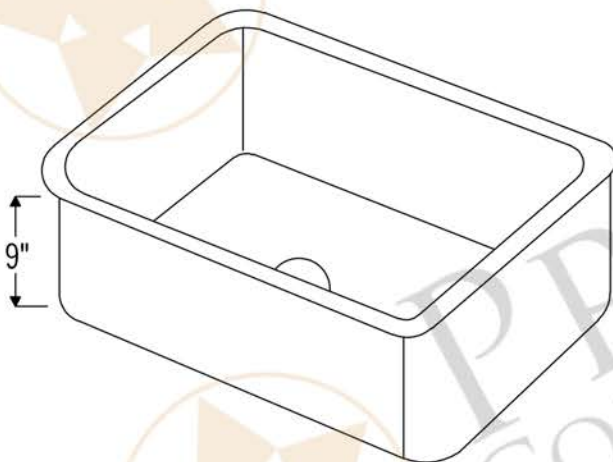

PREMIER
COPPER PRODUCTS

MODEL NUMBER: KSDB30199

- Description: 30" Hammered Copper Kitchen Single Basin Sink
- Outer Dimension: 30" x 19" x 9"
- Inner Dimension: 28" x 17" x 9"
- Rim: 1"
- Drain Opening: 3.5"
- Finish: Oil Rubbed Bronze

CODE/STANDARD COMPLIANCE

* IAPMO/cUPC LISTED

* ORB: Oil Rubbed Bronze

THIS PRODUCT IS HAND CRAFTED, SMALL VARIANCES IN COLOR AND SIZE MAY OCCUR.
DO NOT MAKE ANY INSTALLATION CUTS UNTIL YOU RECEIVE YOUR ITEM(S).