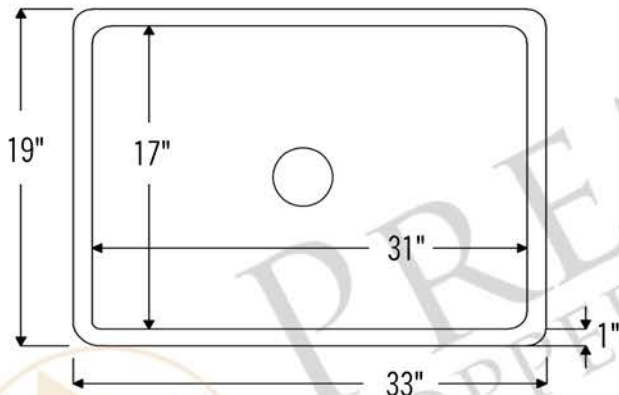

PREMIER
COPPER PRODUCTS

MODEL NUMBER: KSDB33199

- Description: 33" Hammered Copper Kitchen Single Basin Sink
- Outer Dimension: 33" x 19" x 9"
- Inner Dimension: 31" x 17" x 9"
- Rim: 1"
- Drain Opening: 3.5"
- Finish: Oil Rubbed Bronze

CODE/STANDARD COMPLIANCE

* IAPMO/cUPC LISTED

* ORB: Oil Rubbed Bronze

THIS PRODUCT IS HAND CRAFTED, SMALL VARIANCES IN COLOR AND SIZE MAY OCCUR.
DO NOT MAKE ANY INSTALLATION CUTS UNTIL YOU RECEIVE YOUR ITEM(S).