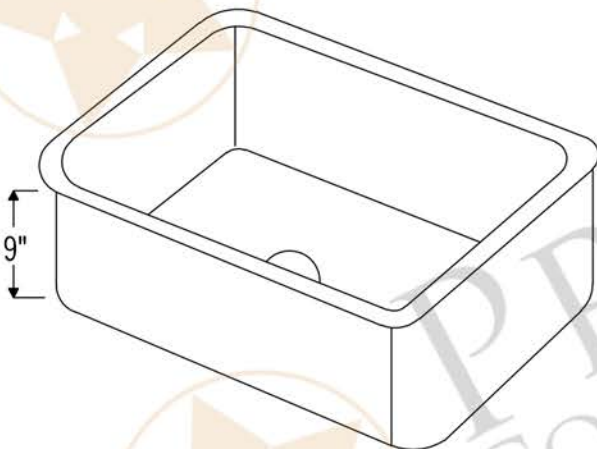

PREMIER
COPPER PRODUCTS

MODEL NUMBER: KSDB33199

- Description: 33" Hammered Copper Kitchen Single Basin Sink
- Outer Dimension: 33" x 19" x 9"
- Inner Dimension: 31" x 17" x 9"
- Rim: 1"
- Drain Opening: 3.5"
- Finish: Oil Rubbed Bronze

CODE/STANDARD COMPLIANCE

* IAPMO/cUPC LISTED

* ORB: Oil Rubbed Bronze

THIS PRODUCT IS HAND CRAFTED, SMALL VARIANCES IN COLOR AND SIZE MAY OCCUR.
DO NOT MAKE ANY INSTALLATION CUTS UNTIL YOU RECEIVE YOUR ITEM(S).