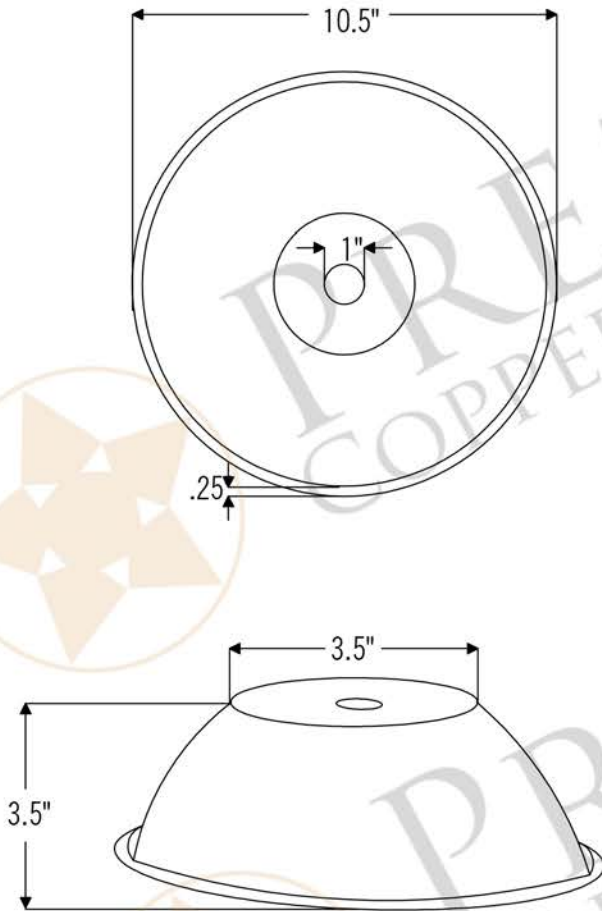

PREMIER
COPPER PRODUCTS

MODEL NUMBER: L100DB

- * Description: Hand Hammered Copper 10.5" Dome Pendant Light
- * Outer Dimension: 10.5" x 3.5"
- * Finish: Oil Rubbed Bronze
- * Rim: Copper Wrapped Wire
- * Material Gauge: 18
- * Adjustable Cord Length Max: 53"
- * Canopy Dimensions: 4.25" Round
- * Canopy Plate and Cord Color: Matte Black
- * Mounting: Ceiling Mount
- * Bulb Type: E12 Candelabra 60 watt max (not included)
- * Certifications: UL Approved