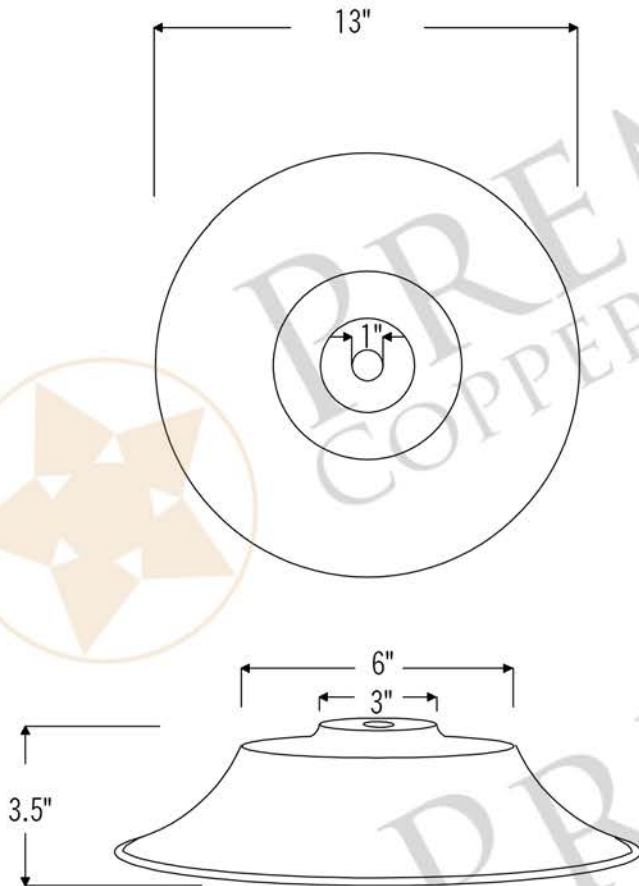

PREMIER
COPPER PRODUCTS

MODEL NUMBER: L400DB

- * Description: Hand Hammered Copper 13" Large Pendant Light
- * Outer Dimension: 13" x 3.5"
- * Finish: Oil Rubbed Bronze
- * Rim: Copper Wrapped Wire
- * Material Gauge: 18
- * Adjustable Cord Length Max: 53"
- * Canopy Dimensions: 4.25" Round
- * Canopy Plate and Cord Color: Matte Black
- * Mounting: Ceiling Mount
- * Bulb Type: E12 Candelabra 60 watt max (not included)
- * Certifications: UL Approved