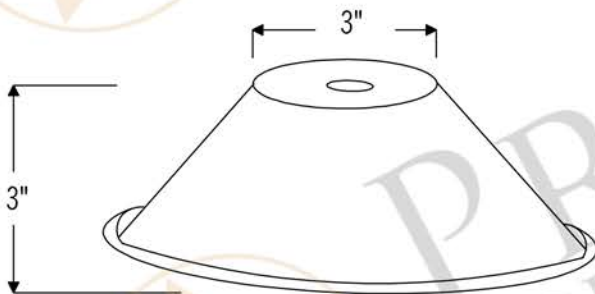

PREMIER
COPPER PRODUCTS

MODEL NUMBER: L500DB

- * Description: Hand Hammered Copper 9" Cone Pendant Light
- * Outer Dimension: 9" x 3"
- * Finish: Oil Rubbed Bronze
- * Rim: Copper Wrapped Wire
- * Material Gauge: 18
- * Adjustable Cord Length Max: 53"
- * Canopy Dimensions: 4.25" Round
- * Canopy Plate and Cord Color: Matte Black
- * Mounting: Ceiling Mount
- * Bulb Type: E12 Candelabra 60 watt max (not included)
- * Certifications: UL Approved