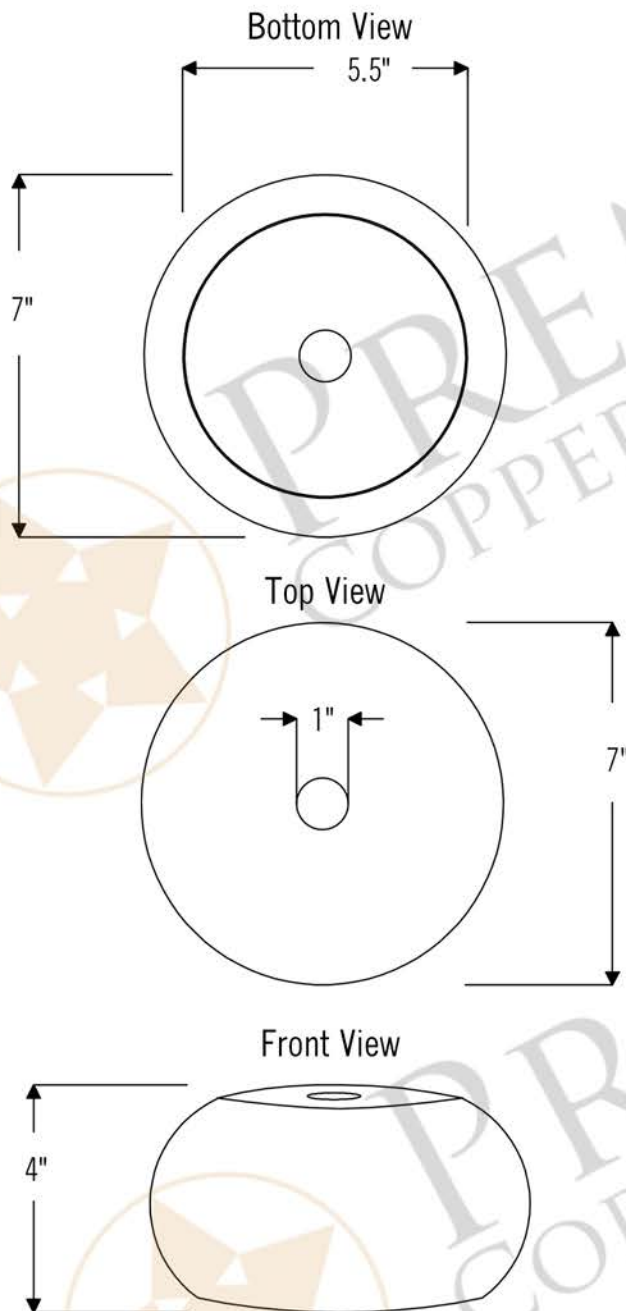

PREMIER
COPPER PRODUCTS

MODEL NUMBER: L600DB

- * Description: Hand Hammered Copper 7" Globe Pendant Light
- * Outer Dimension: 7" x 4"
- * Finish: Oil Rubbed Bronze
- * Material Gauge: 18
- * Adjustable Cord Length Max: 53"
- * Canopy Dimensions: 4.25" Round
- * Canopy Plate and Cord Color: Matte Black
- * Mounting: Ceiling Mount
- * Bulb Type: E12 Candelabra 60 watt max (not included)
- * Certifications: UL Approved

THIS PRODUCT IS HAND CRAFTED, SMALL VARIANCES IN COLOR AND SIZE MAY OCCUR.
DO NOT MAKE ANY INSTALLATION CUTS UNTIL YOU RECEIVE YOUR ITEM(S).