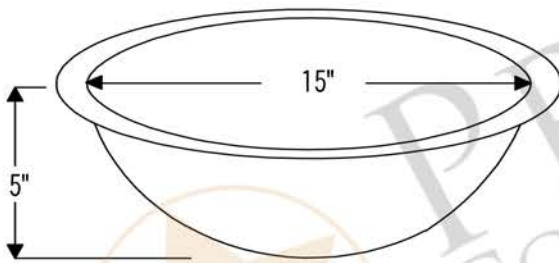

PREMIER
COPPER PRODUCTS

MODEL NUMBER: L017FDB

- Description: Small Oval Under Counter Hammered Copper Sink
- Outer Dimension: 17" x 13" x 5"
- Inner Dimension: 15" x 11" x 5"
- Rim: 1"
- Drain Opening: 1.5"
- Finish: Oil Rubbed Bronze

CODE/STANDARD COMPLIANCE

* IAPMO/cUPC LISTED

* ORB: Oil Rubbed Bronze

THIS PRODUCT IS HAND CRAFTED, SMALL VARIANCES IN COLOR AND SIZE MAY OCCUR.
DO NOT MAKE ANY INSTALLATION CUTS UNTIL YOU RECEIVE YOUR ITEM(S).