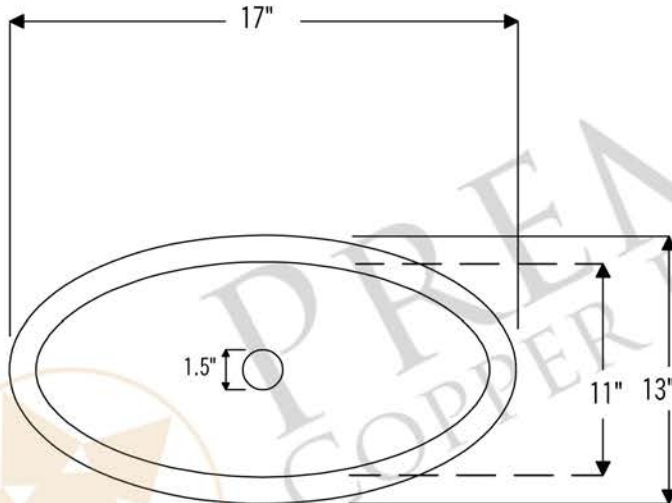

PREMIER
COPPER PRODUCTS

MODEL NUMBER: L017FDB

- Description: Small Oval Under Counter Hammered Copper Sink
- Outer Dimension: 17" x 13" x 5"
- Inner Dimension: 15" x 11" x 5"
- Rim: 1"
- Drain Opening: 1.5"
- Finish: Oil Rubbed Bronze

CODE/STANDARD COMPLIANCE

* IAPMO/cUPC LISTED

* ORB: Oil Rubbed Bronze

THIS PRODUCT IS HAND CRAFTED, SMALL VARIANCES IN COLOR AND SIZE MAY OCCUR.
DO NOT MAKE ANY INSTALLATION CUTS UNTIL YOU RECEIVE YOUR ITEM(S).