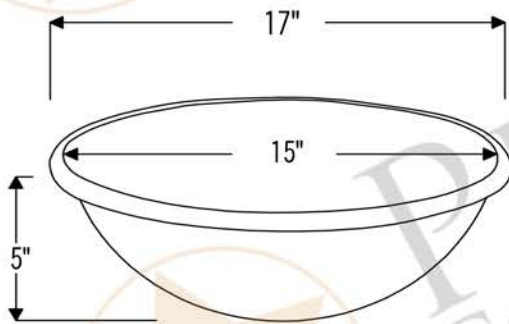

PREMIER
COPPER PRODUCTS

MODEL NUMBER: L017RDB

- Description: Small Oval Self Rimming Hammered Copper Sink
- Outer Dimension: 17" x 13" x 5"
- Inner Dimension: 15" x 11" x 5"
- Rim: 1"
- Drain Opening: 1.5"
- Finish: Oil Rubbed Bronze

CODE/STANDARD COMPLIANCE

* IAPMO/cUPC LISTED

* ORB: Oil Rubbed Bronze

THIS PRODUCT IS HAND CRAFTED, SMALL VARIANCES IN COLOR AND SIZE MAY OCCUR.
DO NOT MAKE ANY INSTALLATION CUTS UNTIL YOU RECEIVE YOUR ITEM(S).