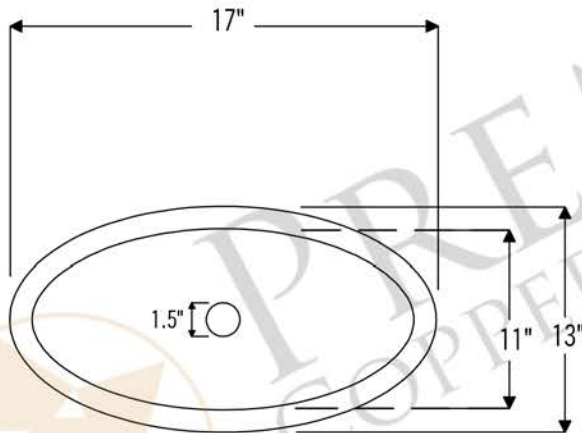

PREMIER
COPPER PRODUCTS

MODEL NUMBER: L017RDB

- Description: Small Oval Self Rimming Hammered Copper Sink
- Outer Dimension: 17" x 13" x 5"
- Inner Dimension: 15" x 11" x 5"
- Rim: 1"
- Drain Opening: 1.5"
- Finish: Oil Rubbed Bronze

CODE/STANDARD COMPLIANCE

* IAPMO/cUPC LISTED

* ORB: Oil Rubbed Bronze

THIS PRODUCT IS HAND CRAFTED, SMALL VARIANCES IN COLOR AND SIZE MAY OCCUR.
DO NOT MAKE ANY INSTALLATION CUTS UNTIL YOU RECEIVE YOUR ITEM(S).