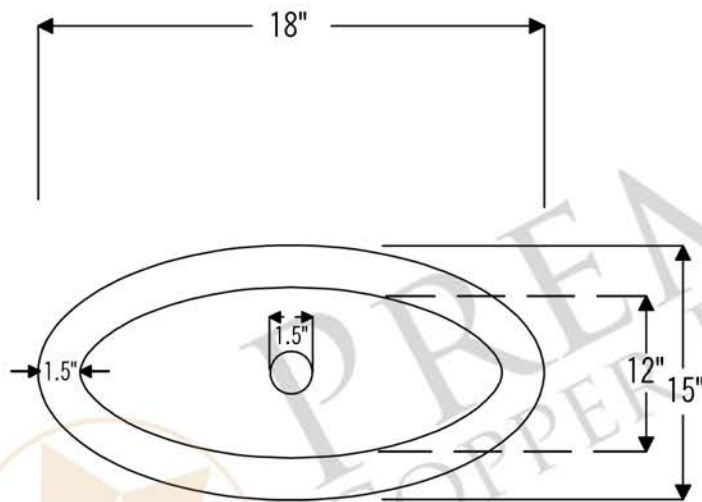

PREMIER
COPPER PRODUCTS

MODEL NUMBER: L018RDB

- Description: Oval Self Rimming Hammered Copper Sink with 1.5" Rim
- Outer Dimension: 18" x 15" x 5"
- Inner Dimension: 15" x 12" x 5"
- Rim: 1.5"
- Drain Opening: 1.5"
- Finish: Oil Rubbed Bronze

CODE/STANDARD COMPLIANCE

* IAPMO/cUPC LISTED

* ORB: Oil Rubbed Bronze

THIS PRODUCT IS HAND CRAFTED, SMALL VARIANCES IN COLOR AND SIZE MAY OCCUR.
DO NOT MAKE ANY INSTALLATION CUTS UNTIL YOU RECEIVE YOUR ITEM(S).