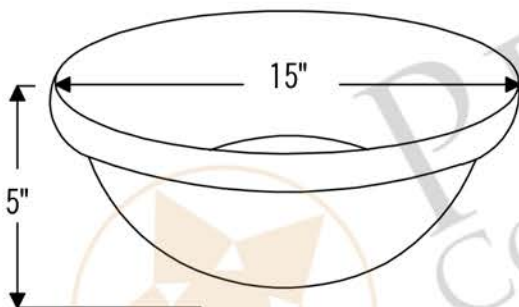

PREMIER
COPPER PRODUCTS

MODEL NUMBER: L018RDB

- Description: Oval Self Rimming Hammered Copper Sink with 1.5" Rim
- Outer Dimension: 18" x 15" x 5"
- Inner Dimension: 15" x 12" x 5"
- Rim: 1.5"
- Drain Opening: 1.5"
- Finish: Oil Rubbed Bronze

CODE/STANDARD COMPLIANCE

* IAPMO/cUPC LISTED

* ORB: Oil Rubbed Bronze

THIS PRODUCT IS HAND CRAFTED, SMALL VARIANCES IN COLOR AND SIZE MAY OCCUR.
DO NOT MAKE ANY INSTALLATION CUTS UNTIL YOU RECEIVE YOUR ITEM(S).