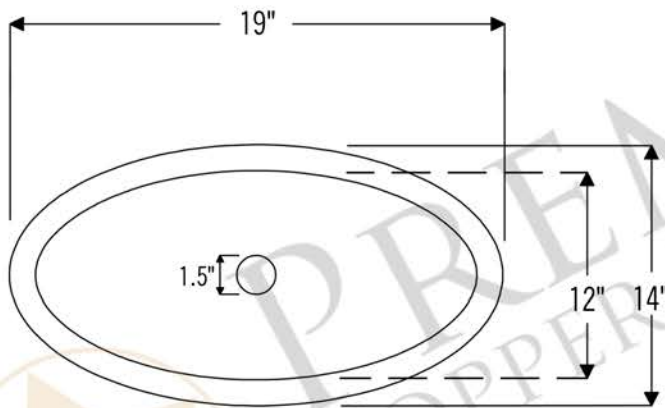

PREMIER
COPPER PRODUCTS

MODEL NUMBER: L019FDB

- Description: Oval Under Counter Hammered Copper Bathroom Sink
- Outer Dimension: 19" x 14" x 6"
- Inner Dimension: 17" x 12" x 6"
- Rim: 1"
- Drain Opening: 1.5"
- Finish: Oil Rubbed Bronze

CODE/STANDARD COMPLIANCE

* IAPMO/cUPC LISTED

* ORB: Oil Rubbed Bronze

THIS PRODUCT IS HAND CRAFTED, SMALL VARIANCES IN COLOR AND SIZE MAY OCCUR.
DO NOT MAKE ANY INSTALLATION CUTS UNTIL YOU RECEIVE YOUR ITEM(S).