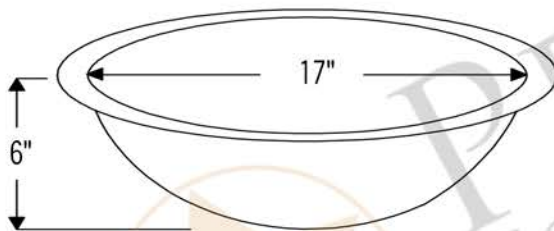

PREMIER
COPPER PRODUCTS

MODEL NUMBER: L019FDB

- Description: Oval Under Counter Hammered Copper Bathroom Sink
- Outer Dimension: 19" x 14" x 6"
- Inner Dimension: 17" x 12" x 6"
- Rim: 1"
- Drain Opening: 1.5"
- Finish: Oil Rubbed Bronze

CODE/STANDARD COMPLIANCE

* IAPMO/cUPC LISTED

* ORB: Oil Rubbed Bronze

THIS PRODUCT IS HAND CRAFTED, SMALL VARIANCES IN COLOR AND SIZE MAY OCCUR.
DO NOT MAKE ANY INSTALLATION CUTS UNTIL YOU RECEIVE YOUR ITEM(S).