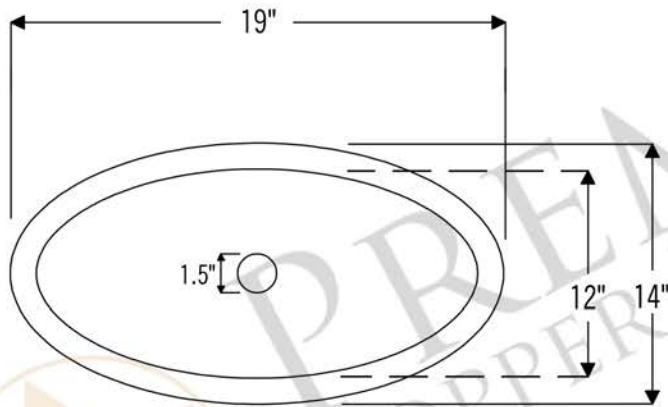

PREMIER
COPPER PRODUCTS

MODEL NUMBER: L019RDB

- Description: Oval Self Rimming Hammered Copper Bathroom Sink
- Outer Dimension: 19" x 14" x 6"
- Inner Dimension: 17" x 12" x 6"
- Rim: 1"
- Drain Opening: 1.5"
- Finish: Oil Rubbed Bronze

CODE/STANDARD COMPLIANCE

* IAPMO/cUPC LISTED

* ORB: Oil Rubbed Bronze

THIS PRODUCT IS HAND CRAFTED, SMALL VARIANCES IN COLOR AND SIZE MAY OCCUR.
DO NOT MAKE ANY INSTALLATION CUTS UNTIL YOU RECEIVE YOUR ITEM(S).