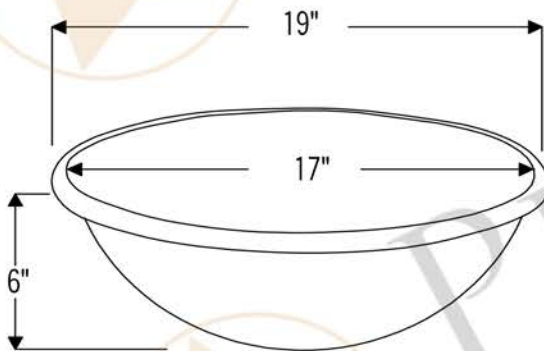

PREMIER
COPPER PRODUCTS

MODEL NUMBER: L019RDB

- Description: Oval Self Rimming Hammered Copper Bathroom Sink
- Outer Dimension: 19" x 14" x 6"
- Inner Dimension: 17" x 12" x 6"
- Rim: 1"
- Drain Opening: 1.5"
- Finish: Oil Rubbed Bronze

CODE/STANDARD COMPLIANCE

* IAPMO/cUPC LISTED

* ORB: Oil Rubbed Bronze

THIS PRODUCT IS HAND CRAFTED, SMALL VARIANCES IN COLOR AND SIZE MAY OCCUR.
DO NOT MAKE ANY INSTALLATION CUTS UNTIL YOU RECEIVE YOUR ITEM(S).