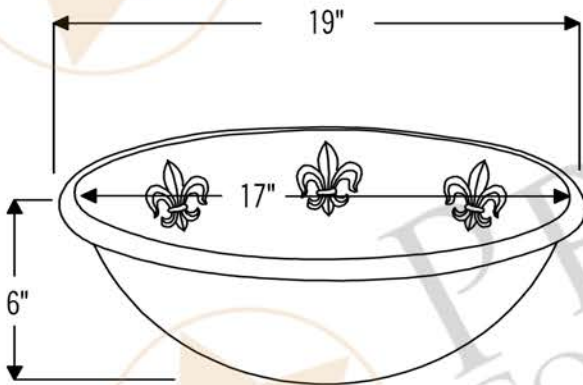

PREMIER
COPPER PRODUCTS

MODEL NUMBER: L019RFLDB

- Description: Oval Fleur De Lis Self Rimming Hammered Copper Sink
- Outer Dimension: 19" x 14" x 6"
- Inner Dimension: 17" x 12" x 6"
- Rim: 1"
- Drain Opening: 1.5"
- Finish: Oil Rubbed Bronze
- Design: Fleur De Lis

CODE/STANDARD COMPLIANCE

* IAPMO/cUPC LISTED

* ORB: Oil Rubbed Bronze

THIS PRODUCT IS HAND CRAFTED, SMALL VARIANCES IN COLOR AND SIZE MAY OCCUR.
DO NOT MAKE ANY INSTALLATION CUTS UNTIL YOU RECEIVE YOUR ITEM(S).