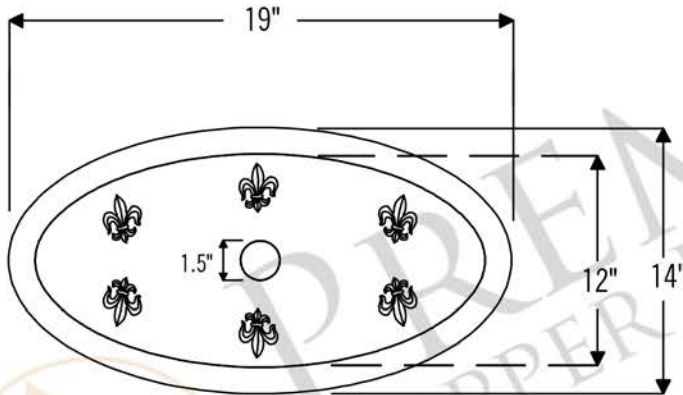

PREMIER  
COPPER PRODUCTS

MODEL NUMBER: L019RFLDB

- \* Description: Oval Fleur De Lis Self Rimming Hammered Copper Sink
- \* Outer Dimension: 19" x 14" x 6"
- \* Inner Dimension: 17" x 12" x 6"
- \* Rim: 1"
- \* Drain Opening: 1.5"
- \* Finish: Oil Rubbed Bronze
- \* Design: Fleur De Lis

CODE/STANDARD COMPLIANCE

\* IAPMO/cUPC LISTED

\* ORB: Oil Rubbed Bronze

THIS PRODUCT IS HAND CRAFTED, SMALL VARIANCES IN COLOR AND SIZE MAY OCCUR.  
DO NOT MAKE ANY INSTALLATION CUTS UNTIL YOU RECEIVE YOUR ITEM(S).