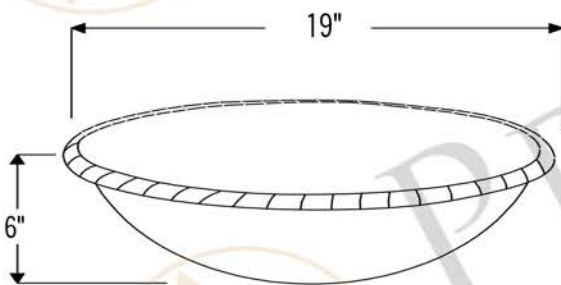

PREMIER
COPPER PRODUCTS

MODEL NUMBER: L019RRDB

- Description: Oval Roped Rim Self Rimming Hammered Copper Sink
- Outer Dimension: 19" x 14" x 6"
- Inner Dimension: 17" x 12" x 6"
- Rim: 1"
- Drain Opening: 1.5"
- Finish: Oil Rubbed Bronze

CODE/STANDARD COMPLIANCE

* IAPMO/cUPC LISTED

* ORB: Oil Rubbed Bronze

THIS PRODUCT IS HAND CRAFTED, SMALL VARIANCES IN COLOR AND SIZE MAY OCCUR.
DO NOT MAKE ANY INSTALLATION CUTS UNTIL YOU RECEIVE YOUR ITEM(S).