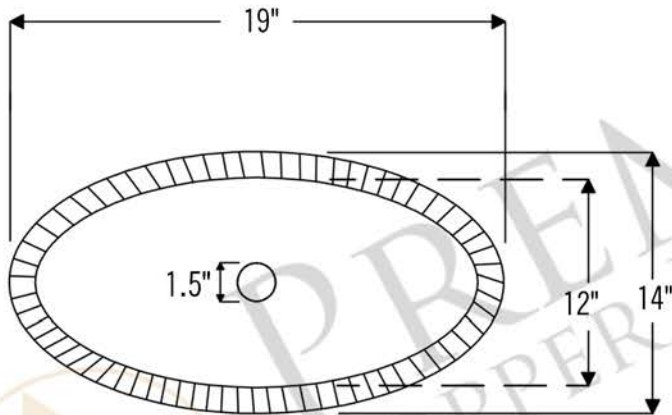

PREMIER
COPPER PRODUCTS

MODEL NUMBER: L019RRDB

- * Description: Oval Roped Rim Self Rimming Hammered Copper Sink
- * Outer Dimension: 19" x 14" x 6"
- * Inner Dimension: 17" x 12" x 6"
- * Rim: 1"
- * Drain Opening: 1.5"
- * Finish: Oil Rubbed Bronze

CODE/STANDARD COMPLIANCE

* IAPMO/cUPC LISTED

* ORB: Oil Rubbed Bronze

THIS PRODUCT IS HAND CRAFTED, SMALL VARIANCES IN COLOR AND SIZE MAY OCCUR.
DO NOT MAKE ANY INSTALLATION CUTS UNTIL YOU RECEIVE YOUR ITEM(S).