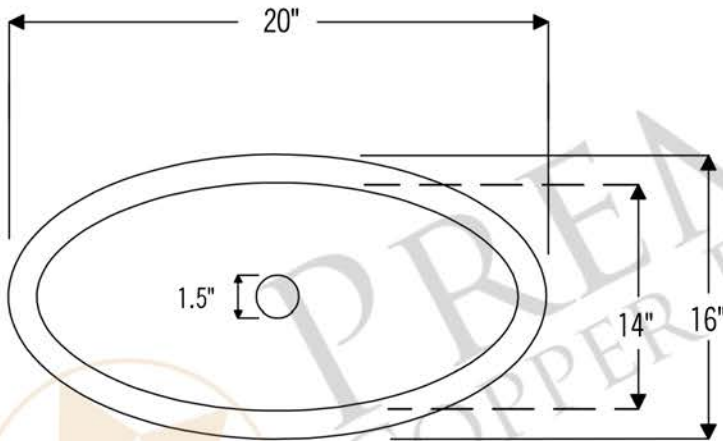

PREMIER
COPPER PRODUCTS

MODEL NUMBER: L020FDB

- Description: Master Bath Oval Under Counter Hammered Copper Bathroom Sink
- Outer Dimension: 20" x 16" x 7"
- Inner Dimension: 18" x 14" x 7"
- Rim: 1"
- Drain Opening: 1.5"
- Finish: Oil Rubbed Bronze

CODE/STANDARD COMPLIANCE

* IAPMO/cUPC LISTED

* ORB: Oil Rubbed Bronze

THIS PRODUCT IS HAND CRAFTED, SMALL VARIANCES IN COLOR AND SIZE MAY OCCUR.
DO NOT MAKE ANY INSTALLATION CUTS UNTIL YOU RECEIVE YOUR ITEM(S).