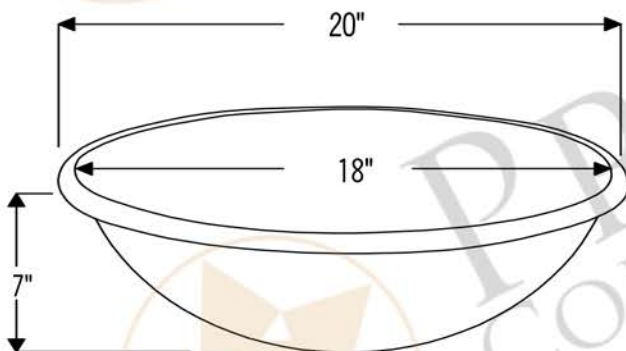

PREMIER
COPPER PRODUCTS

MODEL NUMBER: L020RDB

- Description: Master Bath Self Rimming Hammered Copper Bathroom Sink
- Outer Dimension: 20" x 16" x 7"
- Inner Dimension: 18" x 14" x 7"
- Rim: 1"
- Drain Opening: 1.5"
- Finish: Oil Rubbed Bronze

CODE/STANDARD COMPLIANCE

* IAPMO/cUPC LISTED

* ORB: Oil Rubbed Bronze

THIS PRODUCT IS HAND CRAFTED, SMALL VARIANCES IN COLOR AND SIZE MAY OCCUR.
DO NOT MAKE ANY INSTALLATION CUTS UNTIL YOU RECEIVE YOUR ITEM(S).