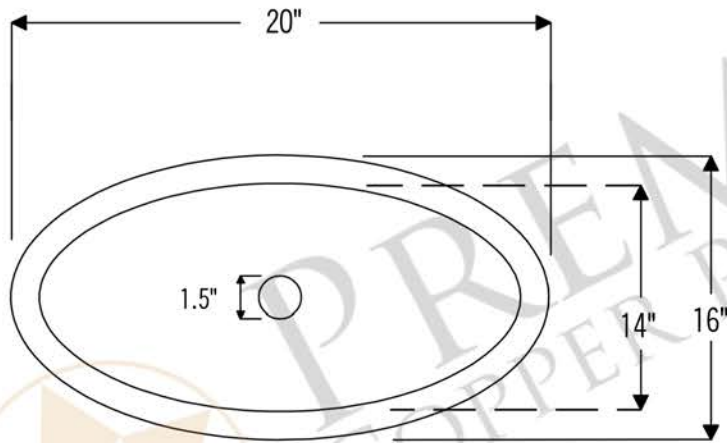

PREMIER
COPPER PRODUCTS

MODEL NUMBER: L020RDB

- Description: Master Bath Self Rimming Hammered Copper Bathroom Sink
- Outer Dimension: 20" x 16" x 7"
- Inner Dimension: 18" x 14" x 7"
- Rim: 1"
- Drain Opening: 1.5"
- Finish: Oil Rubbed Bronze

CODE/STANDARD COMPLIANCE

* IAPMO/cUPC LISTED

* ORB: Oil Rubbed Bronze

THIS PRODUCT IS HAND CRAFTED, SMALL VARIANCES IN COLOR AND SIZE MAY OCCUR.
DO NOT MAKE ANY INSTALLATION CUTS UNTIL YOU RECEIVE YOUR ITEM(S).