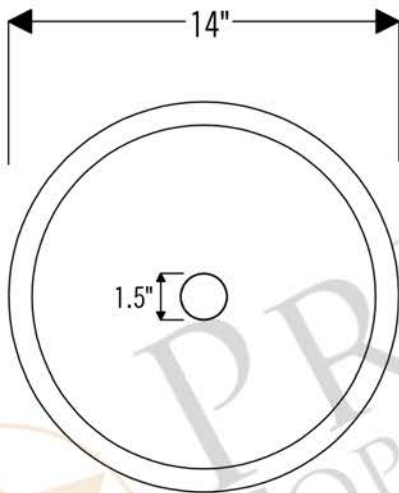

PREMIER
COPPER PRODUCTS

MODEL NUMBER: LR14FDB

- Description: 14" Round Under Counter Hammered Copper Sink
- Outer Dimension: 14" x 6"
- Inner Dimension: 12" x 6"
- Rim: 1"
- Drain Opening: 1.5"
- Finish: Oil Rubbed Bronze

CODE/STANDARD COMPLIANCE

* IAPMO/cUPC LISTED

* ORB: Oil Rubbed Bronze

THIS PRODUCT IS HAND CRAFTED, SMALL VARIANCES IN COLOR AND SIZE MAY OCCUR.
DO NOT MAKE ANY INSTALLATION CUTS UNTIL YOU RECEIVE YOUR ITEM(S).