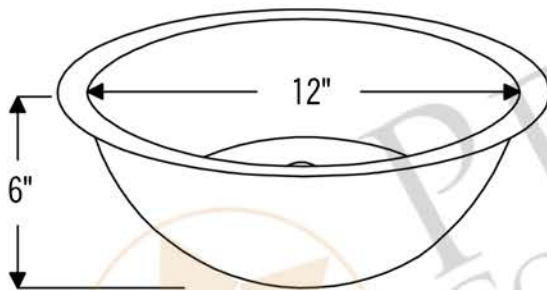

PREMIER
COPPER PRODUCTS

MODEL NUMBER: LR14FDB

- Description: 14" Round Under Counter Hammered Copper Sink
- Outer Dimension: 14" x 6"
- Inner Dimension: 12" x 6"
- Rim: 1"
- Drain Opening: 1.5"
- Finish: Oil Rubbed Bronze

CODE/STANDARD COMPLIANCE

* IAPMO/cUPC LISTED

* ORB: Oil Rubbed Bronze

THIS PRODUCT IS HAND CRAFTED, SMALL VARIANCES IN COLOR AND SIZE MAY OCCUR.
DO NOT MAKE ANY INSTALLATION CUTS UNTIL YOU RECEIVE YOUR ITEM(S).