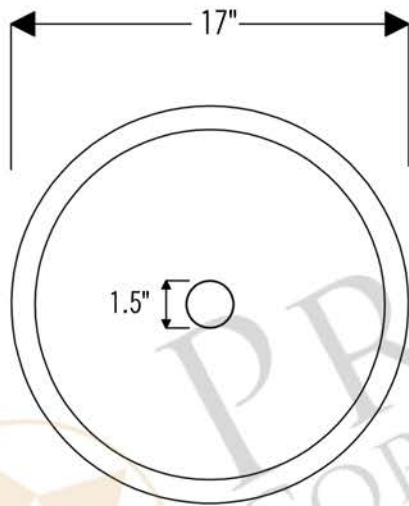

PREMIER
COPPER PRODUCTS

MODEL NUMBER: LR17RDB

- Description: Round Self Rimming Hammered Copper Sink
- Outer Dimension: 17" x 6"
- Inner Dimension: 15" x 6"
- Rim: 1"
- Drain Opening: 1.5"
- Finish: Oil Rubbed Bronze

CODE/STANDARD COMPLIANCE

* IAPMO/cUPC LISTED

* ORB: Oil Rubbed Bronze

THIS PRODUCT IS HAND CRAFTED, SMALL VARIANCES IN COLOR AND SIZE MAY OCCUR.
DO NOT MAKE ANY INSTALLATION CUTS UNTIL YOU RECEIVE YOUR ITEM(S).