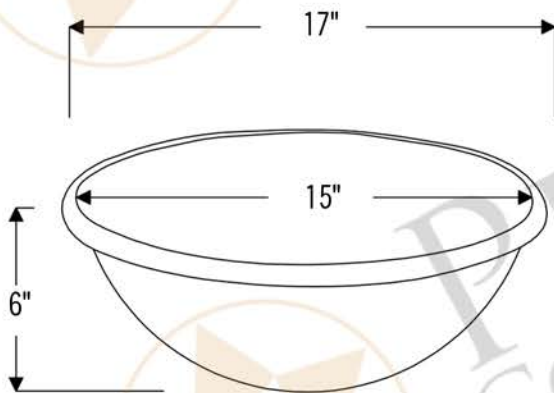

PREMIER
COPPER PRODUCTS

MODEL NUMBER: LR17RDB

- Description: Round Self Rimming Hammered Copper Sink
- Outer Dimension: 17" x 6"
- Inner Dimension: 15" x 6"
- Rim: 1"
- Drain Opening: 1.5"
- Finish: Oil Rubbed Bronze

CODE/STANDARD COMPLIANCE

* IAPMO/cUPC LISTED

* ORB: Oil Rubbed Bronze

THIS PRODUCT IS HAND CRAFTED, SMALL VARIANCES IN COLOR AND SIZE MAY OCCUR.
DO NOT MAKE ANY INSTALLATION CUTS UNTIL YOU RECEIVE YOUR ITEM(S).