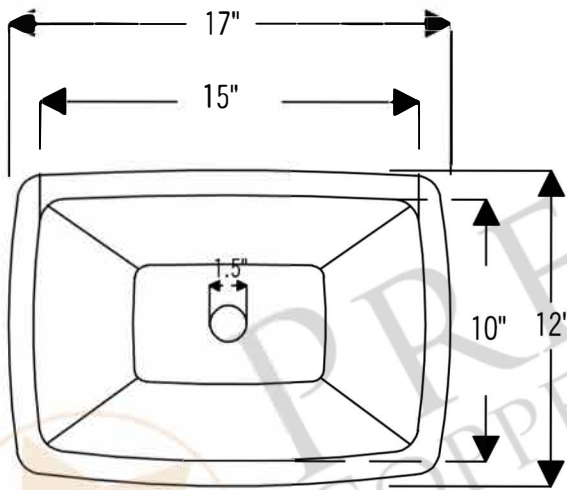

PREMIER
COPPER PRODUCTS

MODEL NUMBER: LRECEN

- * Description: 17" Rectangle Under Counter Hammered Copper Sink
- * Outer Dimension: 17" x 12" x 7"
- * Inner Dimension: 15" x 10" x 7"
- * Rim: 1"
- * Drain Opening: 1.5"
- * Finish: Nickel

CODE/STANDARD COMPLIANCE

* IAPMO/cUPC LISTED

THIS PRODUCT IS HAND CRAFTED, SMALL VARIANCES IN COLOR AND SIZE MAY OCCUR.
DO NOT MAKE ANY INSTALLATION CUTS UNTIL YOU RECEIVE YOUR ITEM(S).