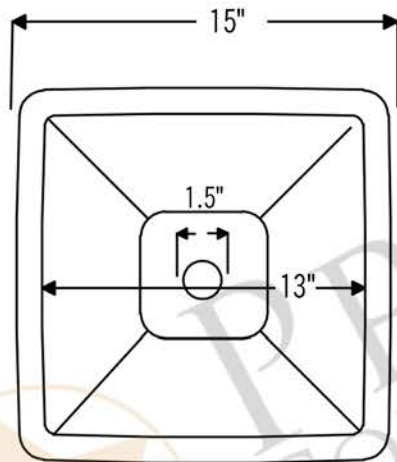

PREMIER
COPPER PRODUCTS

MODEL NUMBER: LSQ15DB

- Description: 15" Square Under Counter Hammered Copper Bathroom Sink
- Outer Dimension: 15" x 15" x 6"
- Inner Dimension: 13" x 13" x 6"
- Rim: 1"
- Drain Opening: 1.5"
- Finish: Oil Rubbed Bronze

CODE/STANDARD COMPLIANCE

* IAPMO/cUPC LISTED

* ORB: Oil Rubbed Bronze

THIS PRODUCT IS HAND CRAFTED, SMALL VARIANCES IN COLOR AND SIZE MAY OCCUR.
DO NOT MAKE ANY INSTALLATION CUTS UNTIL YOU RECEIVE YOUR ITEM(S).