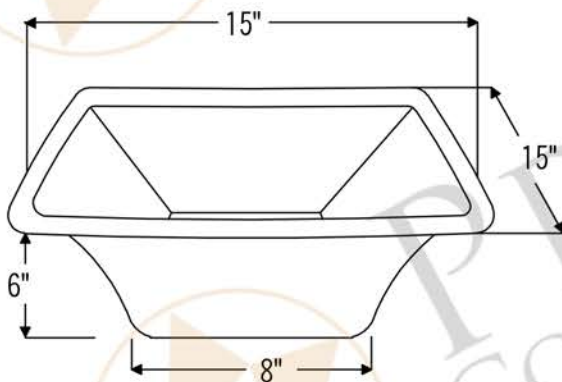

PREMIER
COPPER PRODUCTS

MODEL NUMBER: LSQ15DB

- Description: 15" Square Under Counter Hammered Copper Bathroom Sink
- Outer Dimension: 15" x 15" x 6"
- Inner Dimension: 13" x 13" x 6"
- Rim: 1"
- Drain Opening: 1.5"
- Finish: Oil Rubbed Bronze

CODE/STANDARD COMPLIANCE

* IAPMO/cUPC LISTED

* ORB: Oil Rubbed Bronze

THIS PRODUCT IS HAND CRAFTED, SMALL VARIANCES IN COLOR AND SIZE MAY OCCUR.
DO NOT MAKE ANY INSTALLATION CUTS UNTIL YOU RECEIVE YOUR ITEM(S).