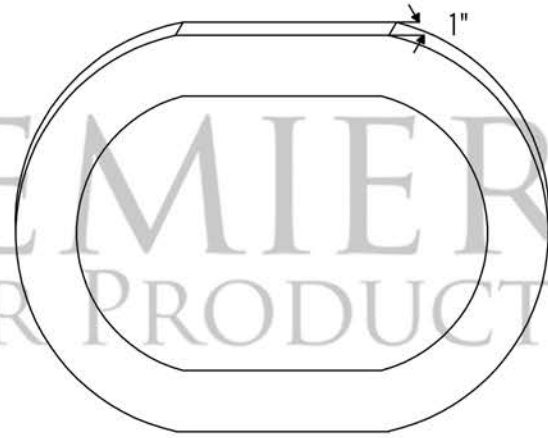

- * Description: 35" Hand Hammered Oval Copper Mirror
- * Outer Dimensions: 35" x 26" x 1"
- * Inner Dimensions: 27" x 18" x 1"
- * Rim: 4"
- * Finish: Oil Rubbed Bronze

FRONT VIEW

SIDE VIEW