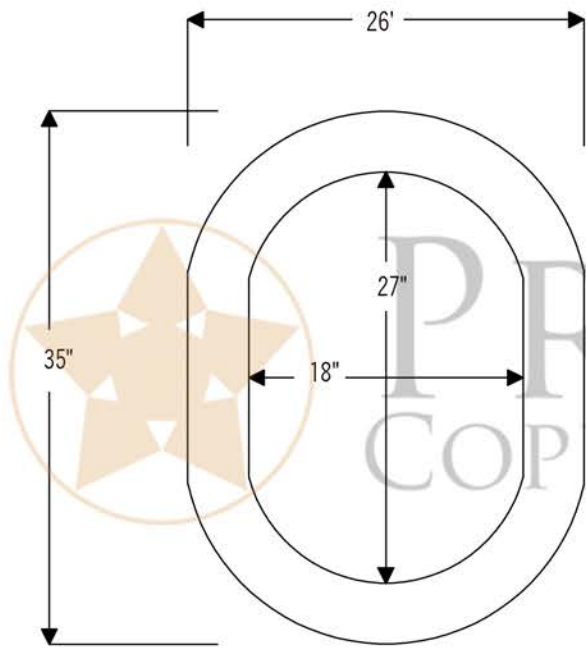

- * Description: 35" Hand Hammered Oval Copper Mirror
- * Outer Dimensions: 35" x 26" x 1"
- * Inner Dimensions: 27" x 18" x 1"
- * Rim: 4"
- * Finish: Oil Rubbed Bronze

FRONT VIEW

SIDE VIEW