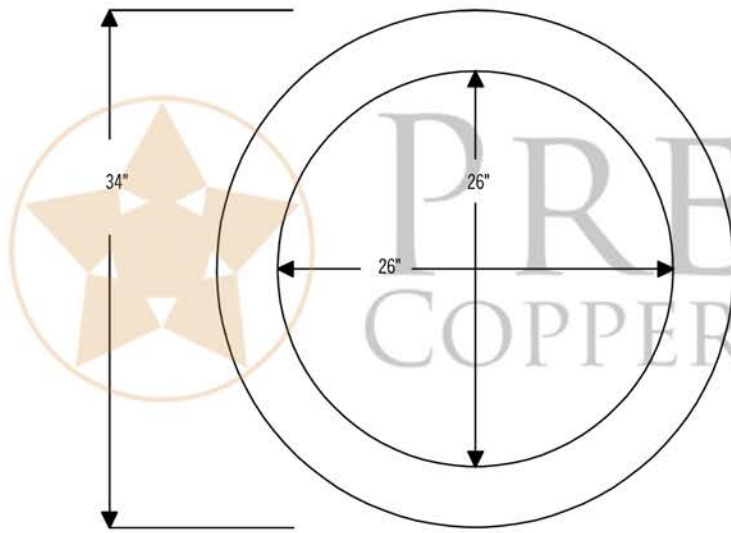

**PREMIER**  
COPPER PRODUCTS

**MODEL NUMBER: MFR3434**

- \* Description: 34" Hand Hammered Round Copper Mirror
- \* Outer Dimensions: 34" x 34" x 1"
- \* Inner Dimensions: 26" x 26" x 1"
- \* Rim: 4"
- \* Finish: Oil Rubbed Bronze

FRONT VIEW

SIDE VIEW

**PREMIER**  
COPPER PRODUCTS

THIS PRODUCT IS HAND CRAFTED, SMALL VARIANCES IN COLOR AND SIZE MAY OCCUR.