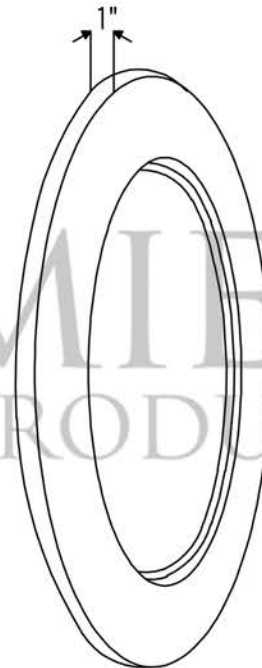

**PREMIER**  
COPPER PRODUCTS

**MODEL NUMBER: MFR3434**

- \* Description: 34" Hand Hammered Round Copper Mirror
- \* Outer Dimensions: 34" x 34" x 1"
- \* Inner Dimensions: 26" x 26" x 1"
- \* Rim: 4"
- \* Finish: Oil Rubbed Bronze

FRONT VIEW

SIDE VIEW

**PREMIER**  
COPPER PRODUCTS

THIS PRODUCT IS HAND CRAFTED, SMALL VARIANCES IN COLOR AND SIZE MAY OCCUR.