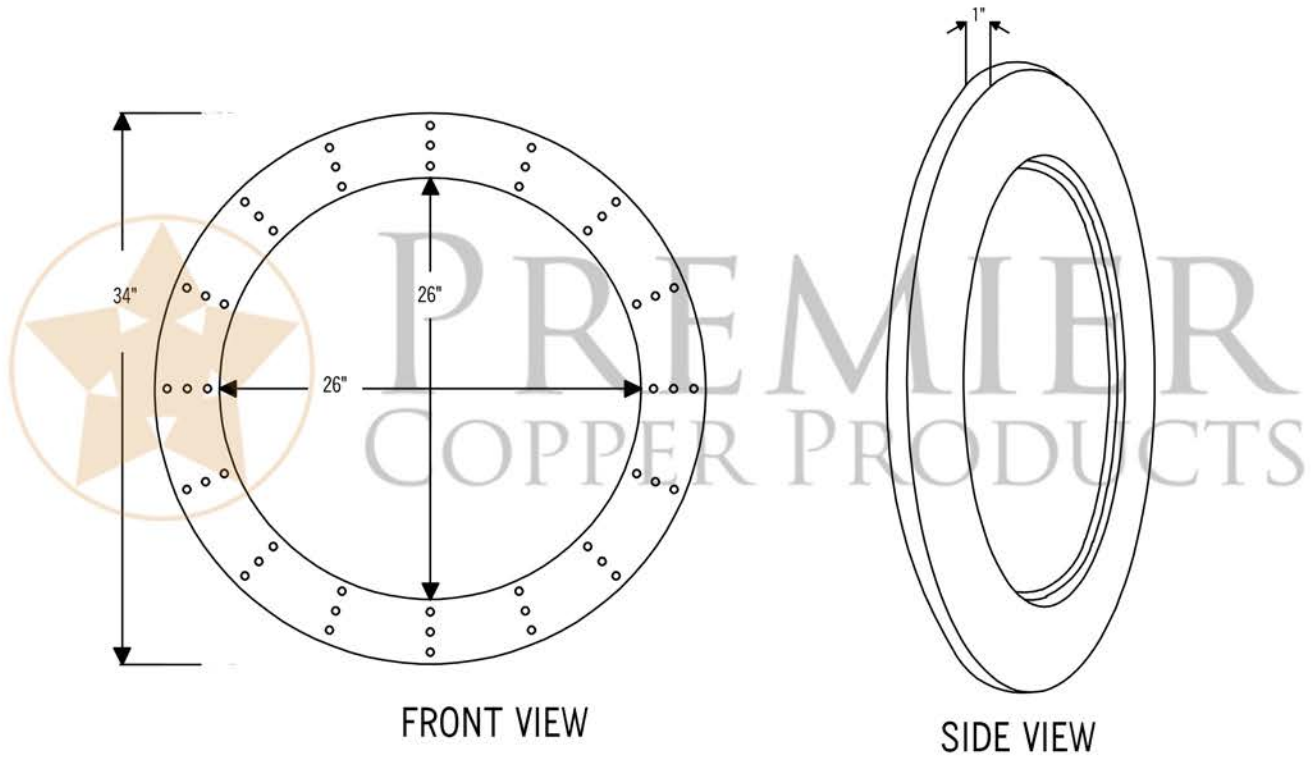

PREMIER
COPPER PRODUCTS

MODEL NUMBER: MFR3434-RI

- * Description: 34" Hand Hammered Round Copper Mirror with Hand Forged Rivets
- * Outer Dimensions: 34" x 34" x 1"
- * Inner Dimensions: 26" x 26" x 1"
- * Rim: 4"
- * Finish: Oil Rubbed Bronze
- * Design: Rivets