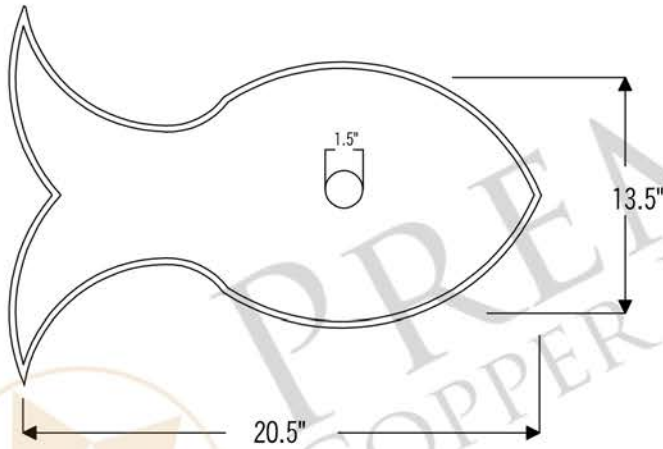

PREMIER
COPPER PRODUCTS

MODEL NUMBER: PVFHDB

- Description: Fish Vessel Hammered Copper Sink
- Outer Dimension: 20.5" x 13.5" x 6.75"
- Drain Opening: 1.5"
- Finish: Oil Rubbed Bronze

CODE/STANDARD COMPLIANCE

* IAPMO/cUPC LISTED

* ORB: Oil Rubbed Bronze

THIS PRODUCT IS HAND CRAFTED, SMALL VARIANCES IN COLOR AND SIZE MAY OCCUR.
DO NOT MAKE ANY INSTALLATION CUTS UNTIL YOU RECEIVE YOUR ITEM(S).