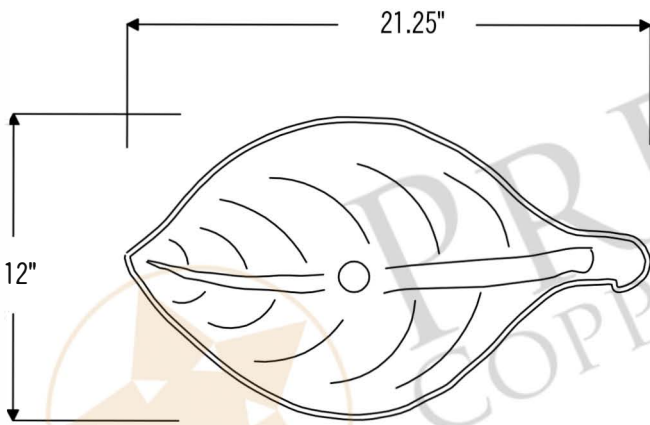

PREMIER
COPPER PRODUCTS

MODEL NUMBER: PVLFFEN

- * Description: Leaf Vessel Hammered Copper Sink
- * Outer Dimension: 21.25" x 12" x 4"
- * Drain Opening: 1.5"
- * Finish: Nickel

CODE/STANDARD COMPLIANCE

* IAPMO/cUPC LISTED

THIS PRODUCT IS HAND CRAFTED, SMALL VARIANCES IN COLOR AND SIZE MAY OCCUR.
DO NOT MAKE ANY INSTALLATION CUTS UNTIL YOU RECEIVE YOUR ITEM(S).