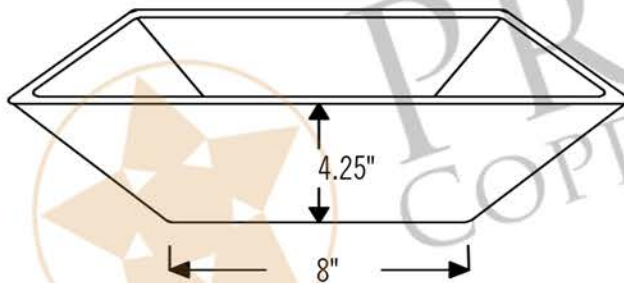

PREMIER
COPPER PRODUCTS

MODEL NUMBER: PVMRECDB

- Description: Modern Rectangle Hand Forged Old World Copper Vessel Sink
- Outer Dimensions: 17" x 13" x 4.25"
- Drain Opening: 1.5"
- Finish: Oil Rubbed Bronze

CODE/STANDARD COMPLIANCE

* IAPMO/cUPC LISTED

* ORB: Oil Rubbed Bronze

THIS PRODUCT IS HAND CRAFTED, SMALL VARIANCES IN COLOR AND SIZE MAY OCCUR.
DO NOT MAKE ANY INSTALLATION CUTS UNTIL YOU RECEIVE YOUR ITEM(S).