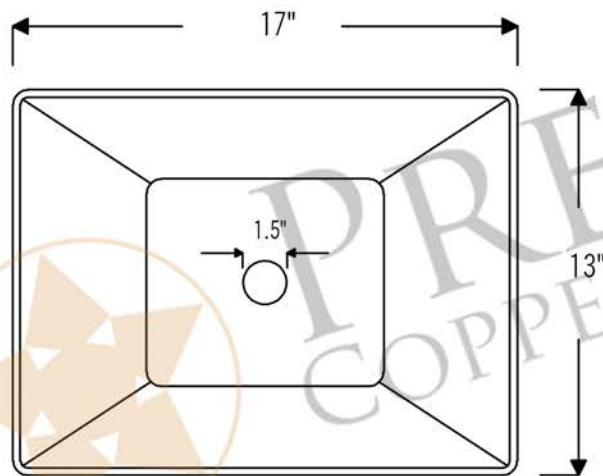

PREMIER
COPPER PRODUCTS

MODEL NUMBER: PVMRECDB

- Description: Modern Rectangle Hand Forged Old World Copper Vessel Sink
- Outer Dimensions: 17" x 13" x 4.25"
- Drain Opening: 1.5"
- Finish: Oil Rubbed Bronze

CODE/STANDARD COMPLIANCE

* IAPMO/cUPC LISTED

* ORB: Oil Rubbed Bronze

THIS PRODUCT IS HAND CRAFTED, SMALL VARIANCES IN COLOR AND SIZE MAY OCCUR.
DO NOT MAKE ANY INSTALLATION CUTS UNTIL YOU RECEIVE YOUR ITEM(S).