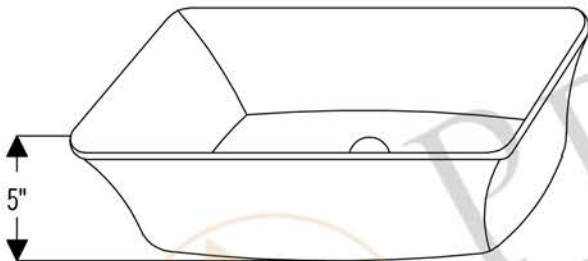

PREMIER
COPPER PRODUCTS

MODEL NUMBER: PVREC17

- Description: Rectangle Hand Forged Old World Copper Vessel Sink
- Outer Dimension: 17" x 13" x 5"
- Drain Opening: 1.5"
- Finish: Oil Rubbed Bronze

CODE/STANDARD COMPLIANCE

* IAPMO/cUPC LISTED

* ORB: Oil Rubbed Bronze

THIS PRODUCT IS HAND CRAFTED, SMALL VARIANCES IN COLOR AND SIZE MAY OCCUR.
DO NOT MAKE ANY INSTALLATION CUTS UNTIL YOU RECEIVE YOUR ITEM(S).