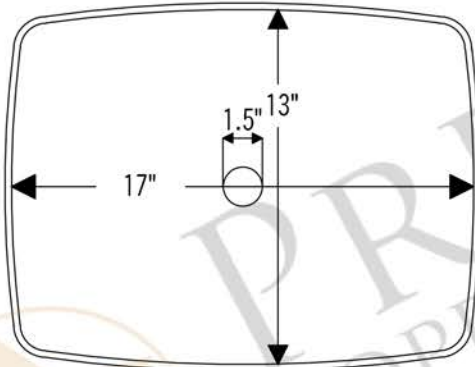

PREMIER
COPPER PRODUCTS

MODEL NUMBER: PVREC17

- Description: Rectangle Hand Forged Old World Copper Vessel Sink
- Outer Dimension: 17" x 13" x 5"
- Drain Opening: 1.5"
- Finish: Oil Rubbed Bronze

CODE/STANDARD COMPLIANCE

* IAPMO/cUPC LISTED

* ORB: Oil Rubbed Bronze

THIS PRODUCT IS HAND CRAFTED, SMALL VARIANCES IN COLOR AND SIZE MAY OCCUR.
DO NOT MAKE ANY INSTALLATION CUTS UNTIL YOU RECEIVE YOUR ITEM(S).