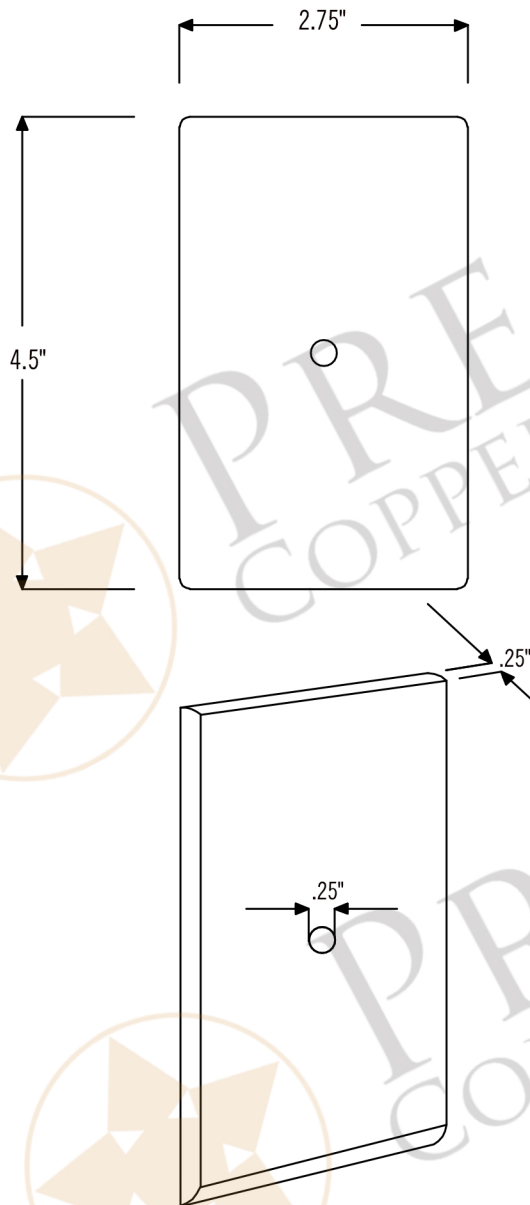

PREMIER
COPPER PRODUCTS

MODEL NUMBER: SB2

- * Description: Blank Hand Hammered Copper Switch Plate Cover - 1 Hole (Center)
- * Outer Dimension: 2.75" x 4.5"
- * Finish: Oil Rubbed Bronze

THIS PRODUCT IS HAND CRAFTED, SMALL VARIANCES IN COLOR AND SIZE MAY OCCUR.