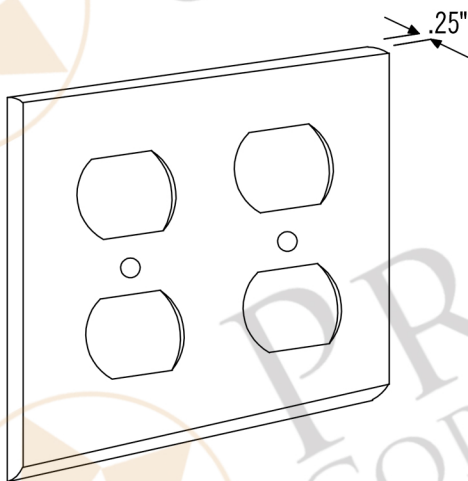

PREMIER  
COPPER PRODUCTS

MODEL NUMBER: S04

- \* Description: Copper Switch Plate Double Duplex,  
4 Hole Outlet Cover
- \* Outer Dimension: 4.5" x 4.5"
- \* Finish: Oil Rubbed Bronze

THIS PRODUCT IS HAND CRAFTED, SMALL VARIANCES IN COLOR AND SIZE MAY OCCUR.