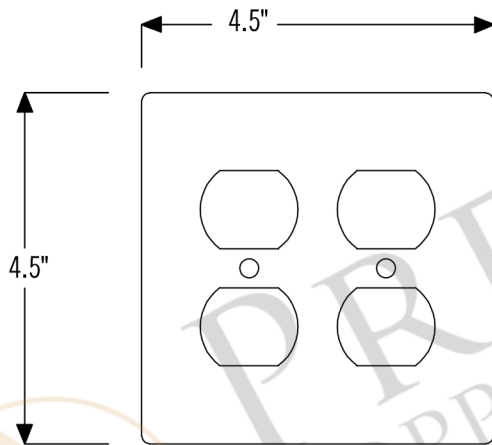

PREMIER  
COPPER PRODUCTS

MODEL NUMBER: S04

- \* Description: Copper Switch Plate Double Duplex,  
4 Hole Outlet Cover
- \* Outer Dimension: 4.5" x 4.5"
- \* Finish: Oil Rubbed Bronze

THIS PRODUCT IS HAND CRAFTED, SMALL VARIANCES IN COLOR AND SIZE MAY OCCUR.