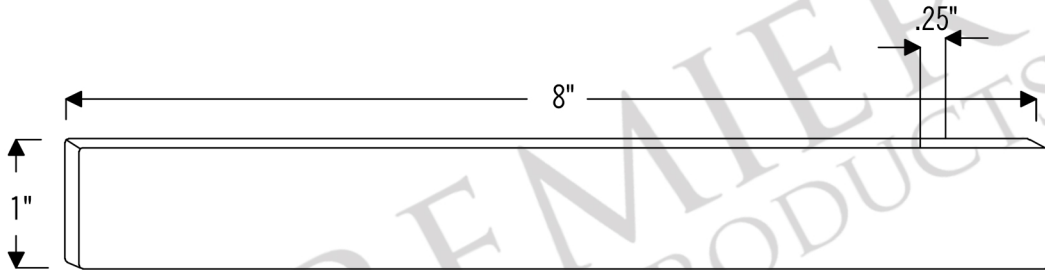

PREMIER
COPPER PRODUCTS

MODEL NUMBER: T18DBH

Description: 1" x 8" Hammered Copper Tile

Dimensions: 1" x 8"

Finish: Oil Rubbed Bronze

THIS PRODUCT IS HAND CRAFTED, SMALL VARIANCES IN COLOR AND SIZE MAY OCCUR.
PREMIER COPPER PRODUCTS DOES NOT SUGGEST CUTTING THE TILES.