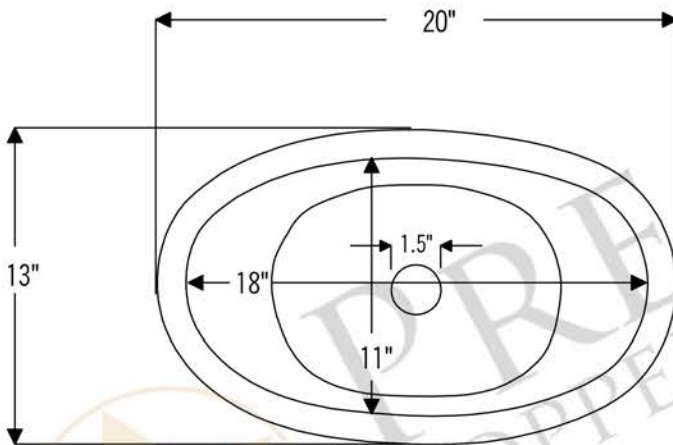

PREMIER
COPPER PRODUCTS

MODEL NUMBER: VBT20DB

- Description: Bath Tub Shaped Vessel Hammered Copper Sink
- Outer Dimension: 20" x 13" x 7"
- Inner Dimension: 18" x 11" x 7"
- Middle Sink Height: 5"
- Rim: 1"
- Drain Opening: 1.5"
- Finish: Oil Rubbed Bronze

CODE/STANDARD COMPLIANCE

* IAPMO/cUPC LISTED

* ORB: Oil Rubbed Bronze

THIS PRODUCT IS HAND CRAFTED, SMALL VARIANCES IN COLOR AND SIZE MAY OCCUR.
DO NOT MAKE ANY INSTALLATION CUTS UNTIL YOU RECEIVE YOUR ITEM(S).