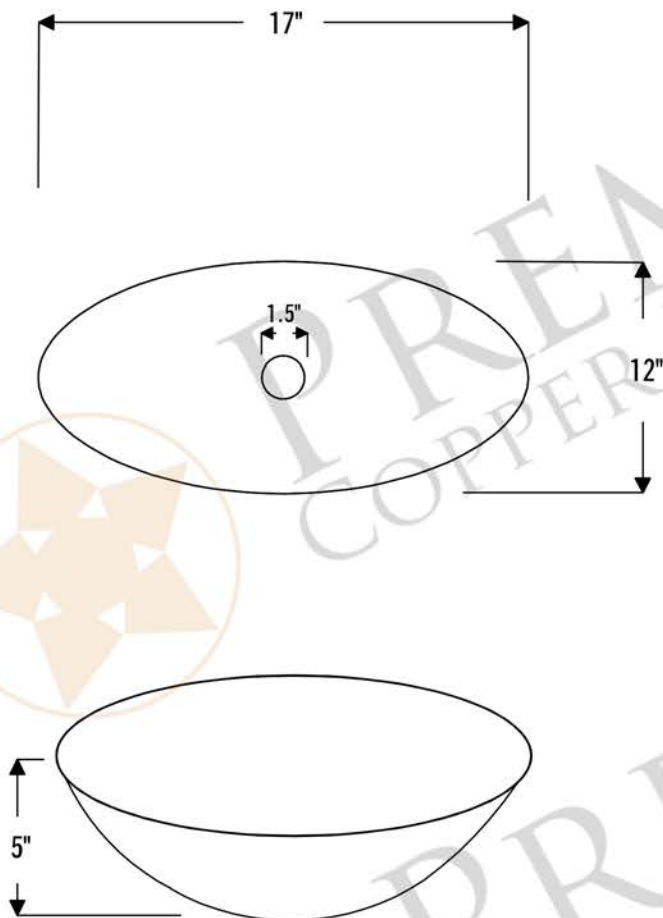

PREMIER
COPPER PRODUCTS

MODEL NUMBER: VO17WDB

- * Description: Oval Wired Rim Vessel Hammered Copper Sink
- * Outer Dimension: 17" x 12" x 5"
- * Rim: 1/4" Wire Rim
- * Drain Opening: 1.5"
- * Finish: Oil Rubbed Bronze

CODE/STANDARD COMPLIANCE

* IAPMO/cUPC LISTED

* ORB: Oil Rubbed Bronze

THIS PRODUCT IS HAND CRAFTED, SMALL VARIANCES IN COLOR AND SIZE MAY OCCUR.
DO NOT MAKE ANY INSTALLATION CUTS UNTIL YOU RECEIVE YOUR ITEM(S).