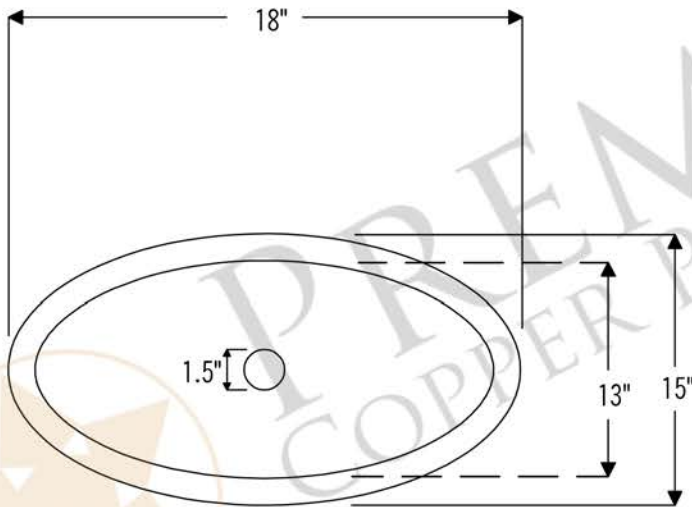

PREMIER
COPPER PRODUCTS

MODEL NUMBER: VO18SKDB

- Description: Oval Skirted Vessel Hammered Copper Sink
- Outer Dimension: 18" x 15" x 6"
- Inner Dimension: 16" x 13"
- Skirt: 3"
- Drain Opening: 1.5"
- Finish: Oil Rubbed Bronze

CODE/STANDARD COMPLIANCE

* IAPMO/cUPC LISTED

* ORB: Oil Rubbed Bronze

THIS PRODUCT IS HAND CRAFTED, SMALL VARIANCES IN COLOR AND SIZE MAY OCCUR.
DO NOT MAKE ANY INSTALLATION CUTS UNTIL YOU RECEIVE YOUR ITEM(S).