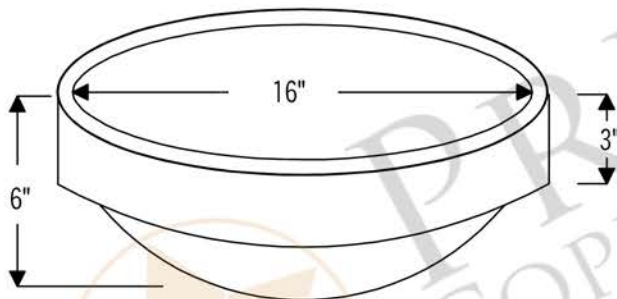

PREMIER
COPPER PRODUCTS

MODEL NUMBER: VO18SKDB

- Description: Oval Skirted Vessel Hammered Copper Sink
- Outer Dimension: 18" x 15" x 6"
- Inner Dimension: 16" x 13"
- Skirt: 3"
- Drain Opening: 1.5"
- Finish: Oil Rubbed Bronze

CODE/STANDARD COMPLIANCE

* IAPMO/cUPC LISTED

* ORB: Oil Rubbed Bronze

THIS PRODUCT IS HAND CRAFTED, SMALL VARIANCES IN COLOR AND SIZE MAY OCCUR.
DO NOT MAKE ANY INSTALLATION CUTS UNTIL YOU RECEIVE YOUR ITEM(S).