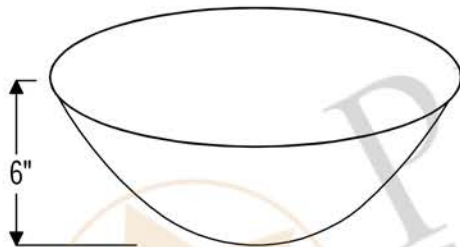

PREMIER
COPPER PRODUCTS

MODEL NUMBER: VR15BDB

- Description: Medium Round Vessel Hammered Copper Sink
- Outer Dimension: 15" x 6"
- Drain Opening: 1.5"
- Finish: Oil Rubbed Bronze

CODE/STANDARD COMPLIANCE

* IAPMO/cUPC LISTED

* ORB: Oil Rubbed Bronze

THIS PRODUCT IS HAND CRAFTED, SMALL VARIANCES IN COLOR AND SIZE MAY OCCUR.
DO NOT MAKE ANY INSTALLATION CUTS UNTIL YOU RECEIVE YOUR ITEM(S).