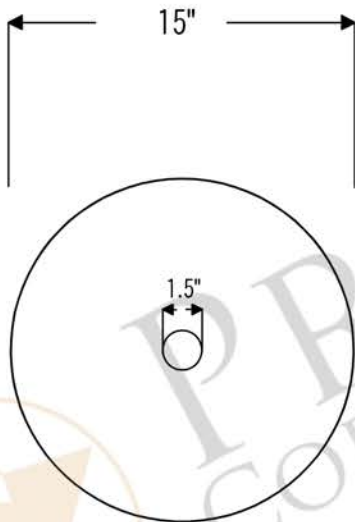

PREMIER
COPPER PRODUCTS

MODEL NUMBER: VR15BDB

- Description: Medium Round Vessel Hammered Copper Sink
- Outer Dimension: 15" x 6"
- Drain Opening: 1.5"
- Finish: Oil Rubbed Bronze

CODE/STANDARD COMPLIANCE

* IAPMO/cUPC LISTED

* ORB: Oil Rubbed Bronze

THIS PRODUCT IS HAND CRAFTED, SMALL VARIANCES IN COLOR AND SIZE MAY OCCUR.
DO NOT MAKE ANY INSTALLATION CUTS UNTIL YOU RECEIVE YOUR ITEM(S).