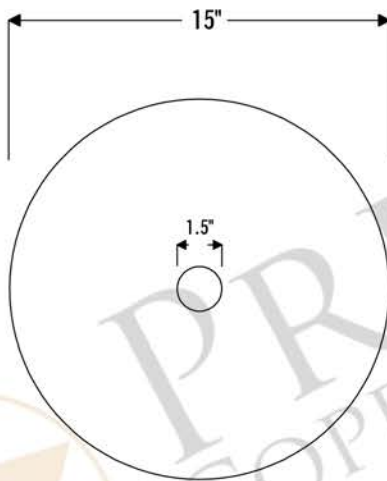

PREMIER
COPPER PRODUCTS

MODEL NUMBER: VR15WDB

- Description: Round Wired Rim Vessel Hammered Copper Sink
- Outer Dimension: 15" x 5"
- Rim: 1/4" Wire Rim
- Drain Opening: 1.5"
- Finish: Oil Rubbed Bronze

CODE/STANDARD COMPLIANCE

* IAPMO/cUPC LISTED

* ORB: Oil Rubbed Bronze

THIS PRODUCT IS HAND CRAFTED, SMALL VARIANCES IN COLOR AND SIZE MAY OCCUR.
DO NOT MAKE ANY INSTALLATION CUTS UNTIL YOU RECEIVE YOUR ITEM(S).