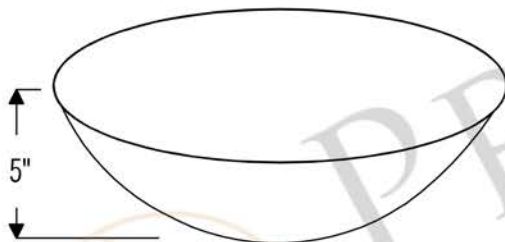

PREMIER
COPPER PRODUCTS

MODEL NUMBER: VR15WDB

- Description: Round Wired Rim Vessel Hammered Copper Sink
- Outer Dimension: 15" x 5"
- Rim: 1/4" Wire Rim
- Drain Opening: 1.5"
- Finish: Oil Rubbed Bronze

CODE/STANDARD COMPLIANCE

* IAPMO/cUPC LISTED

* ORB: Oil Rubbed Bronze

THIS PRODUCT IS HAND CRAFTED, SMALL VARIANCES IN COLOR AND SIZE MAY OCCUR.
DO NOT MAKE ANY INSTALLATION CUTS UNTIL YOU RECEIVE YOUR ITEM(S).