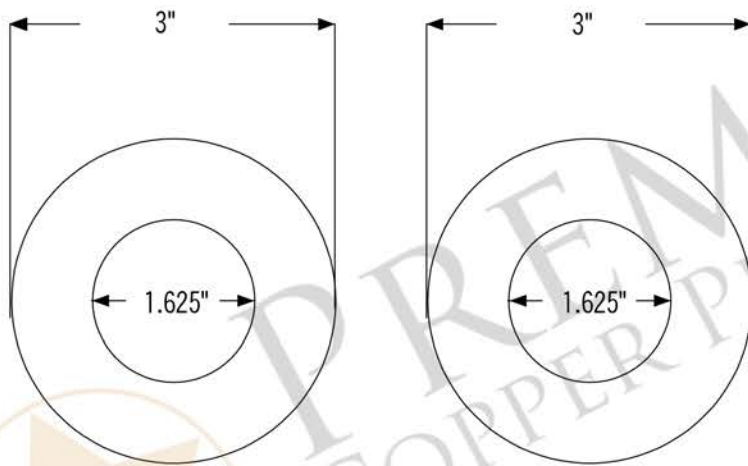

**PREMIER**  
COPPER PRODUCTS

**MODEL NUMBER: VSIK-1**

- \* Description: Vessel Sink Installation Kit
- \* Design: Gasket & Washer
- \* Outer Dimension: 3" x 3"
- \* Inner Dimension: 1.625" x 1.625"
- \* Material: Rubber and Steel
- \* Perfect for Installing a Standard Vessel Sink and Drain